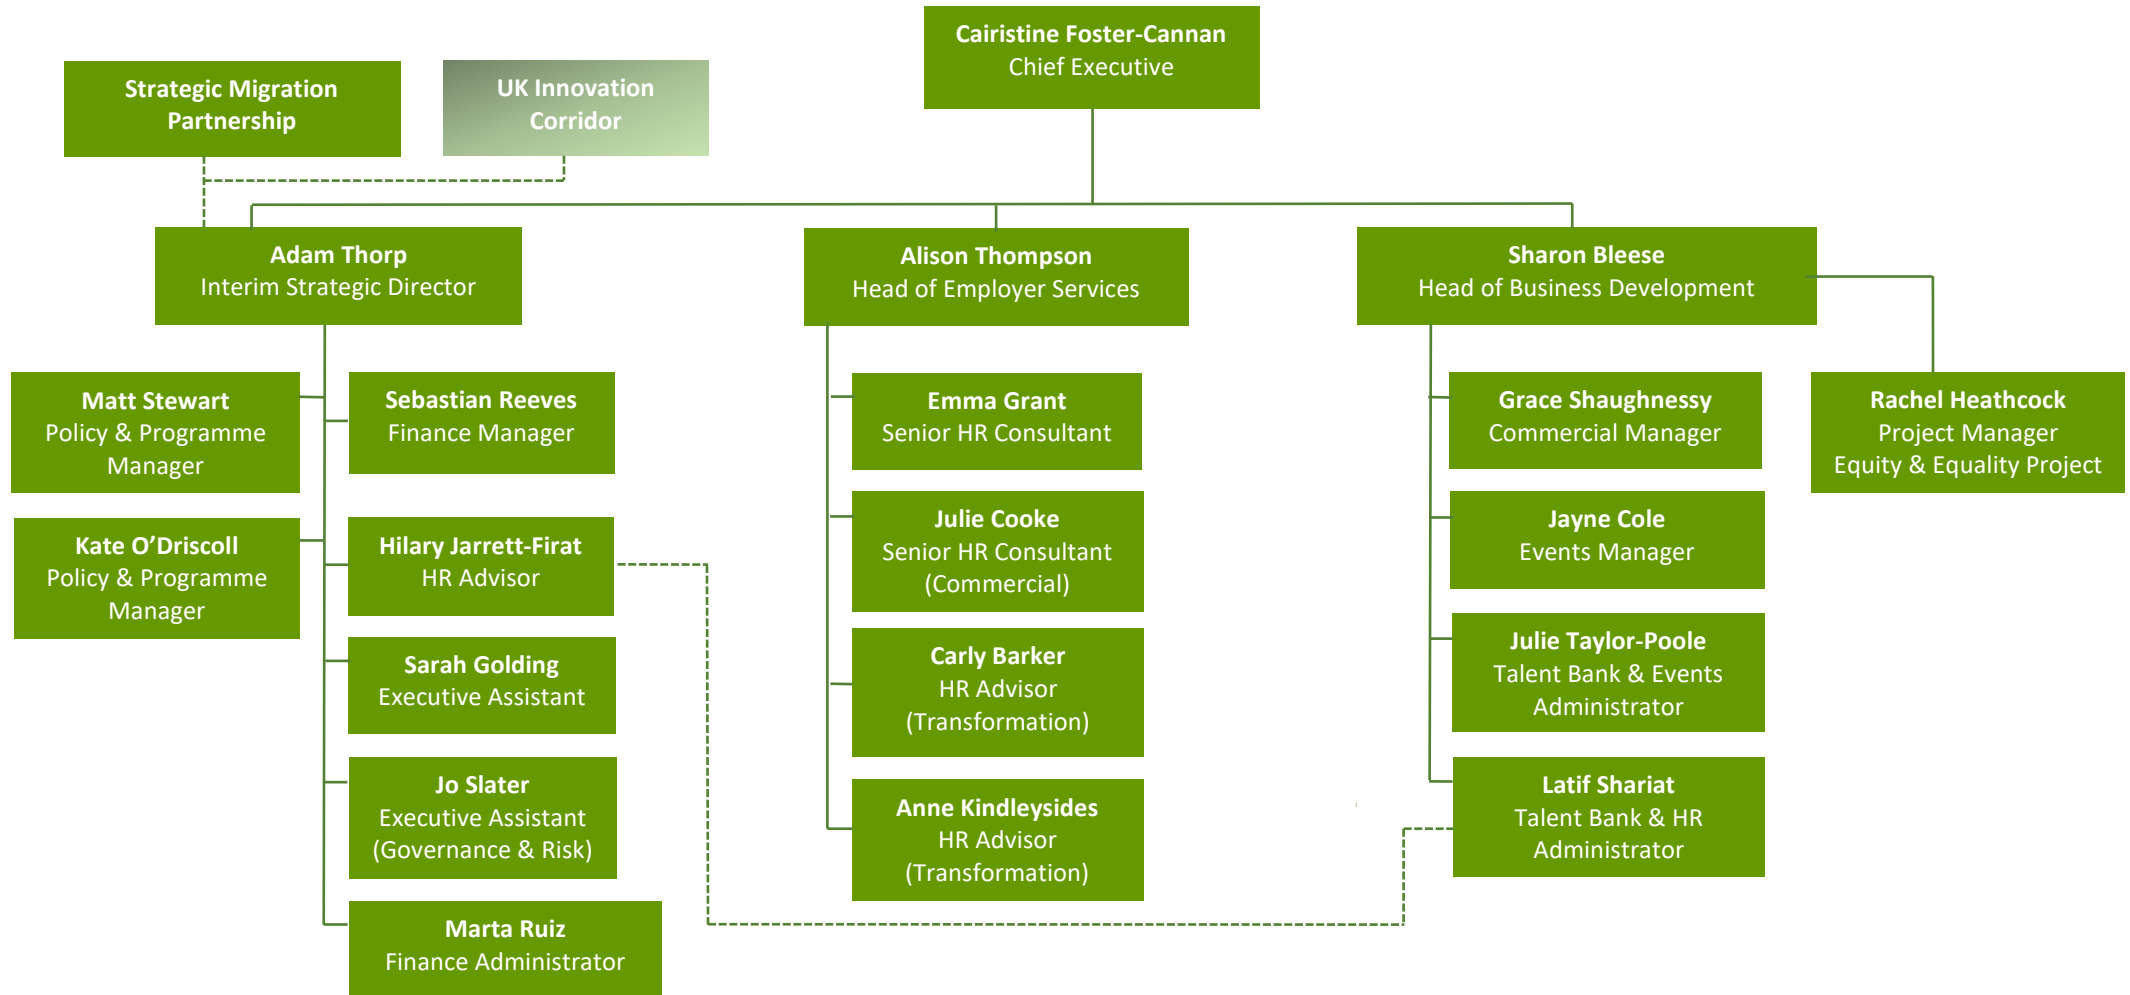

East of England Local Government Association Organisational Chart

Totals (excl SMP)
Headcount 19

Strategic Migration Partnership Organisational Chart

Total
Headcount 13

EON Employability for Overseas Nationals
HKWH Hong Kong Welcome Hub
UASC Unaccompanied Asylum Seeking Children
ESOL English for Speakers of Other Languages