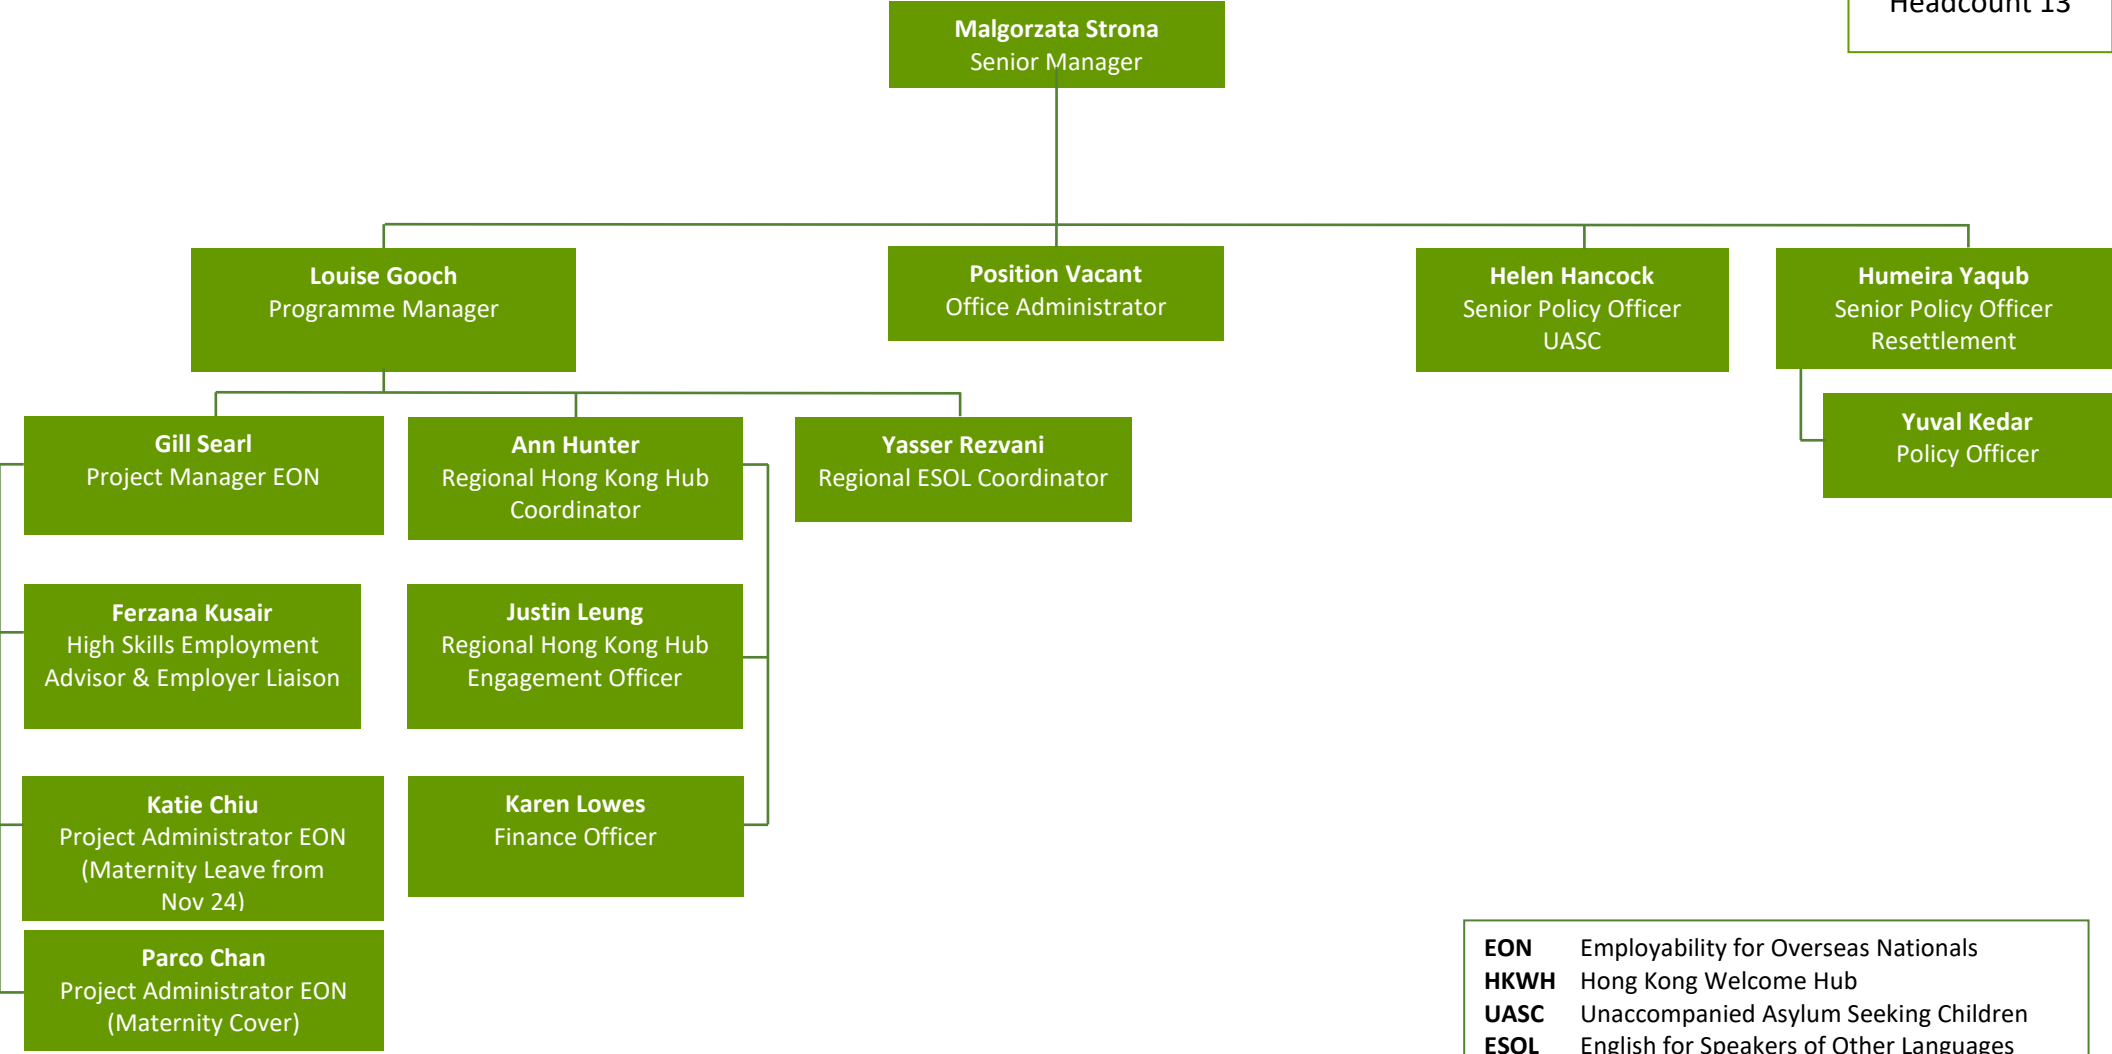

East of England Local Government Association Organisational Chart

Totals (excl SMP)
Headcount 19

Strategic Migration Partnership Organisational Chart

Total
Headcount 13

EON Employability for Overseas Nationals
HKWH Hong Kong Welcome Hub
UASC Unaccompanied Asylum Seeking Children
ESOL English for Speakers of Other Languages