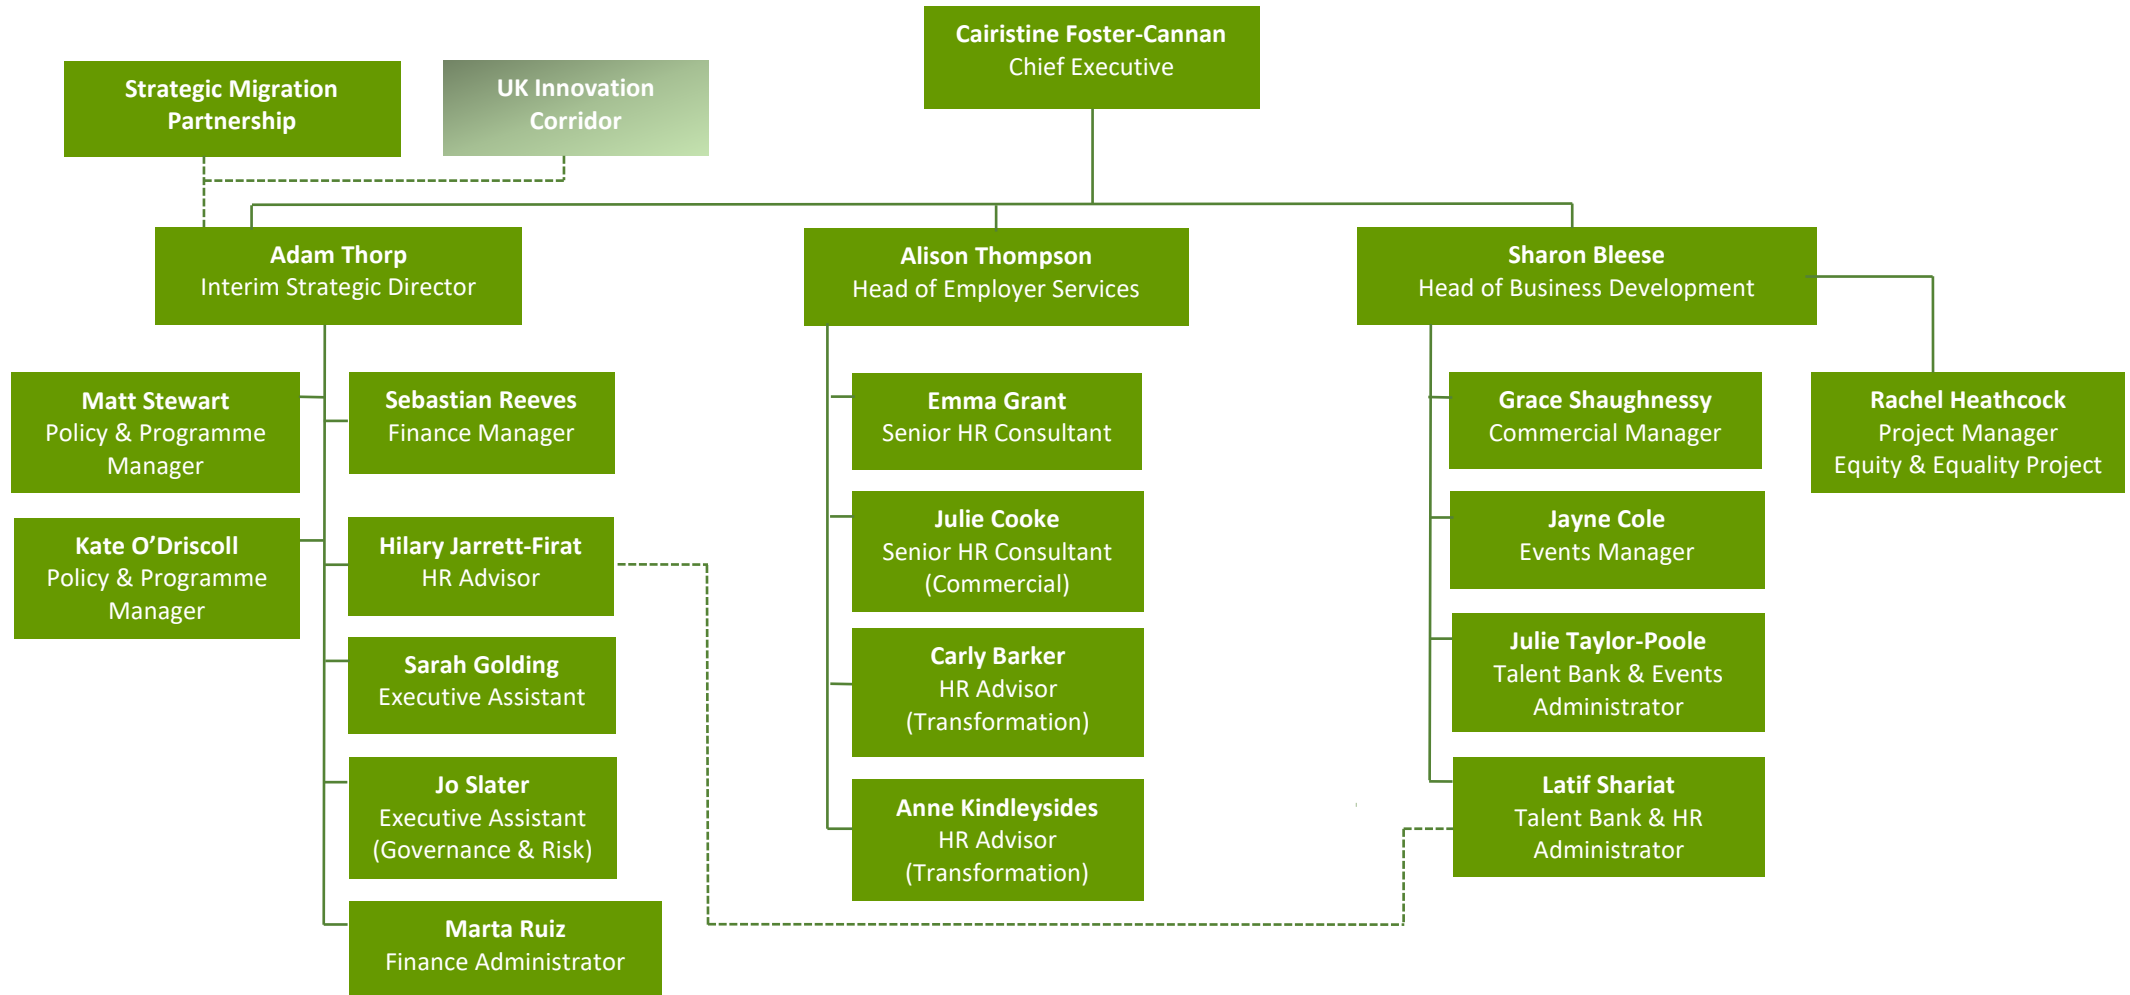

# East of England Local Government Association Organisational Chart

Totals (excl SMP)  
Headcount 19

# Strategic Migration Partnership Organisational Chart

Total  
Headcount 12

**EON** Employability for Overseas Nationals  
**HKWH** Hong Kong Welcome Hub  
**UASC** Unaccompanied Asylum Seeking Children  
**ESOL** English for Speakers of Other Languages