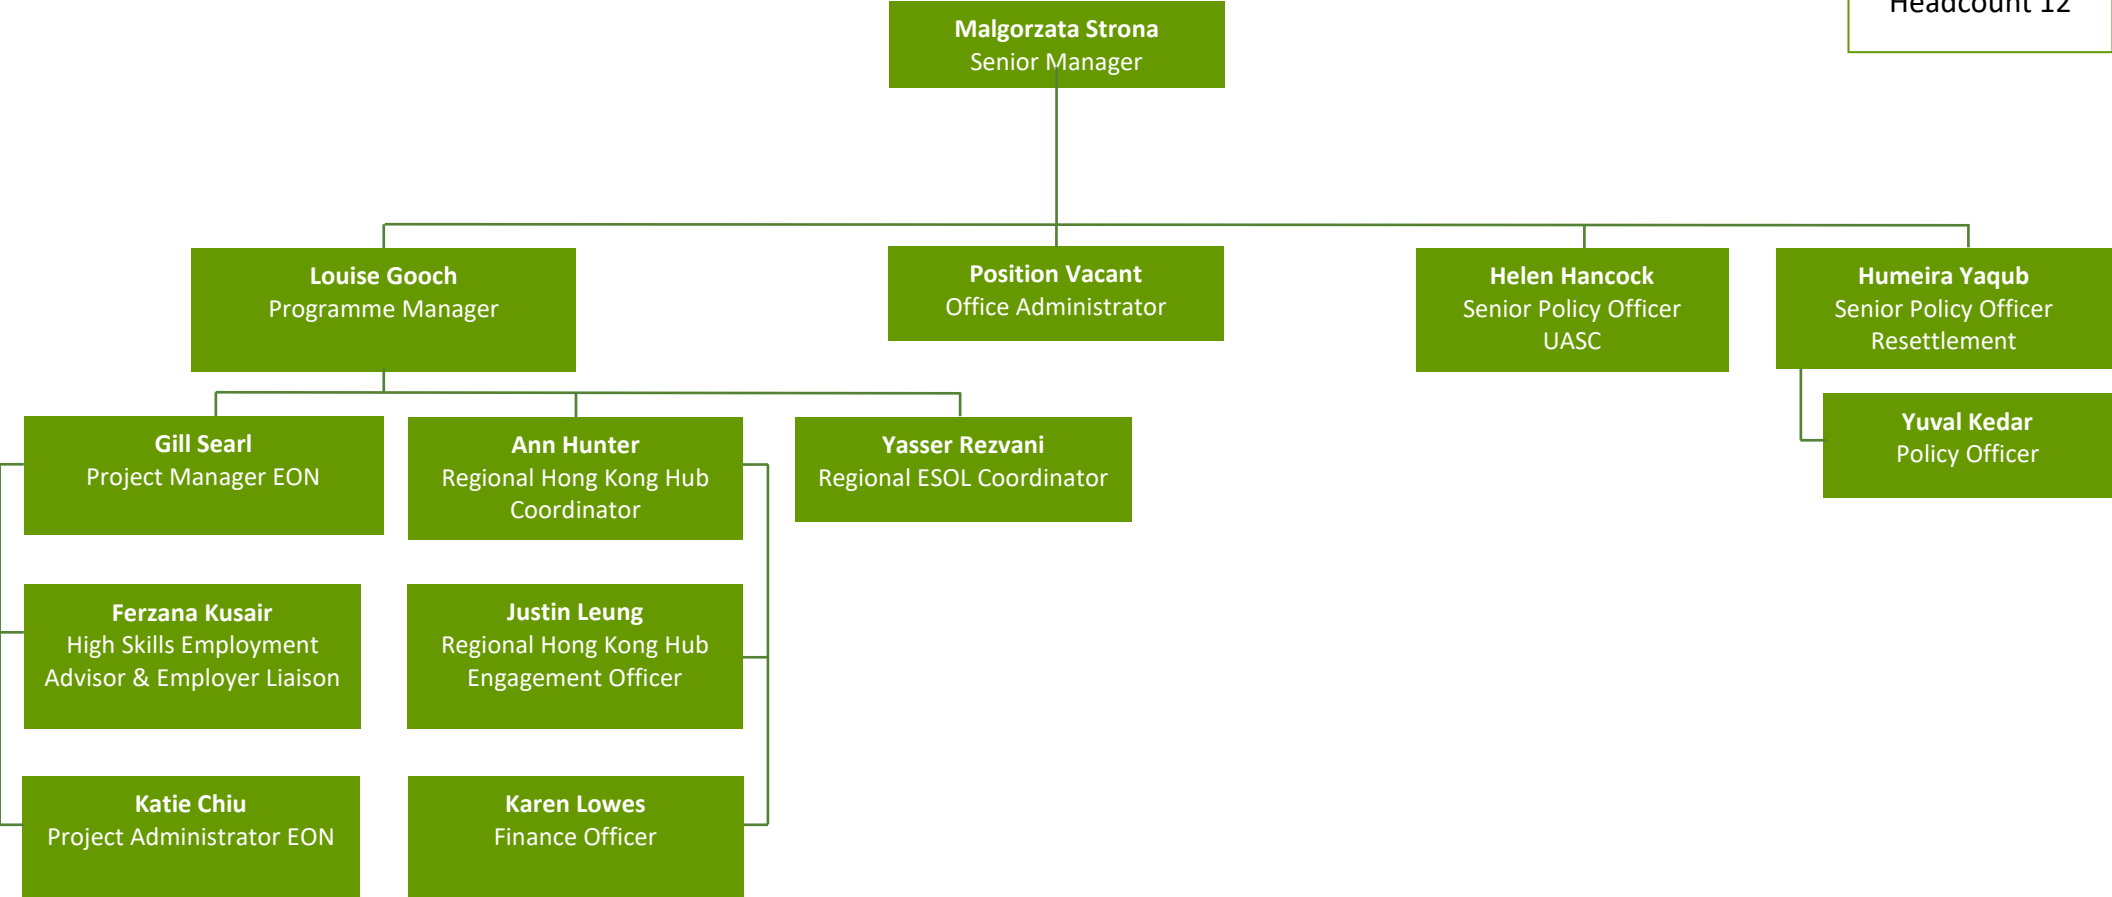

# Strategic Migration Partnership Organisational Chart

Total  
Headcount 12

**EON** Employability for Overseas Nationals  
**HKWH** Hong Kong Welcome Hub  
**UASC** Unaccompanied Asylum Seeking Children  
**ESOL** English for Speakers of Other Languages