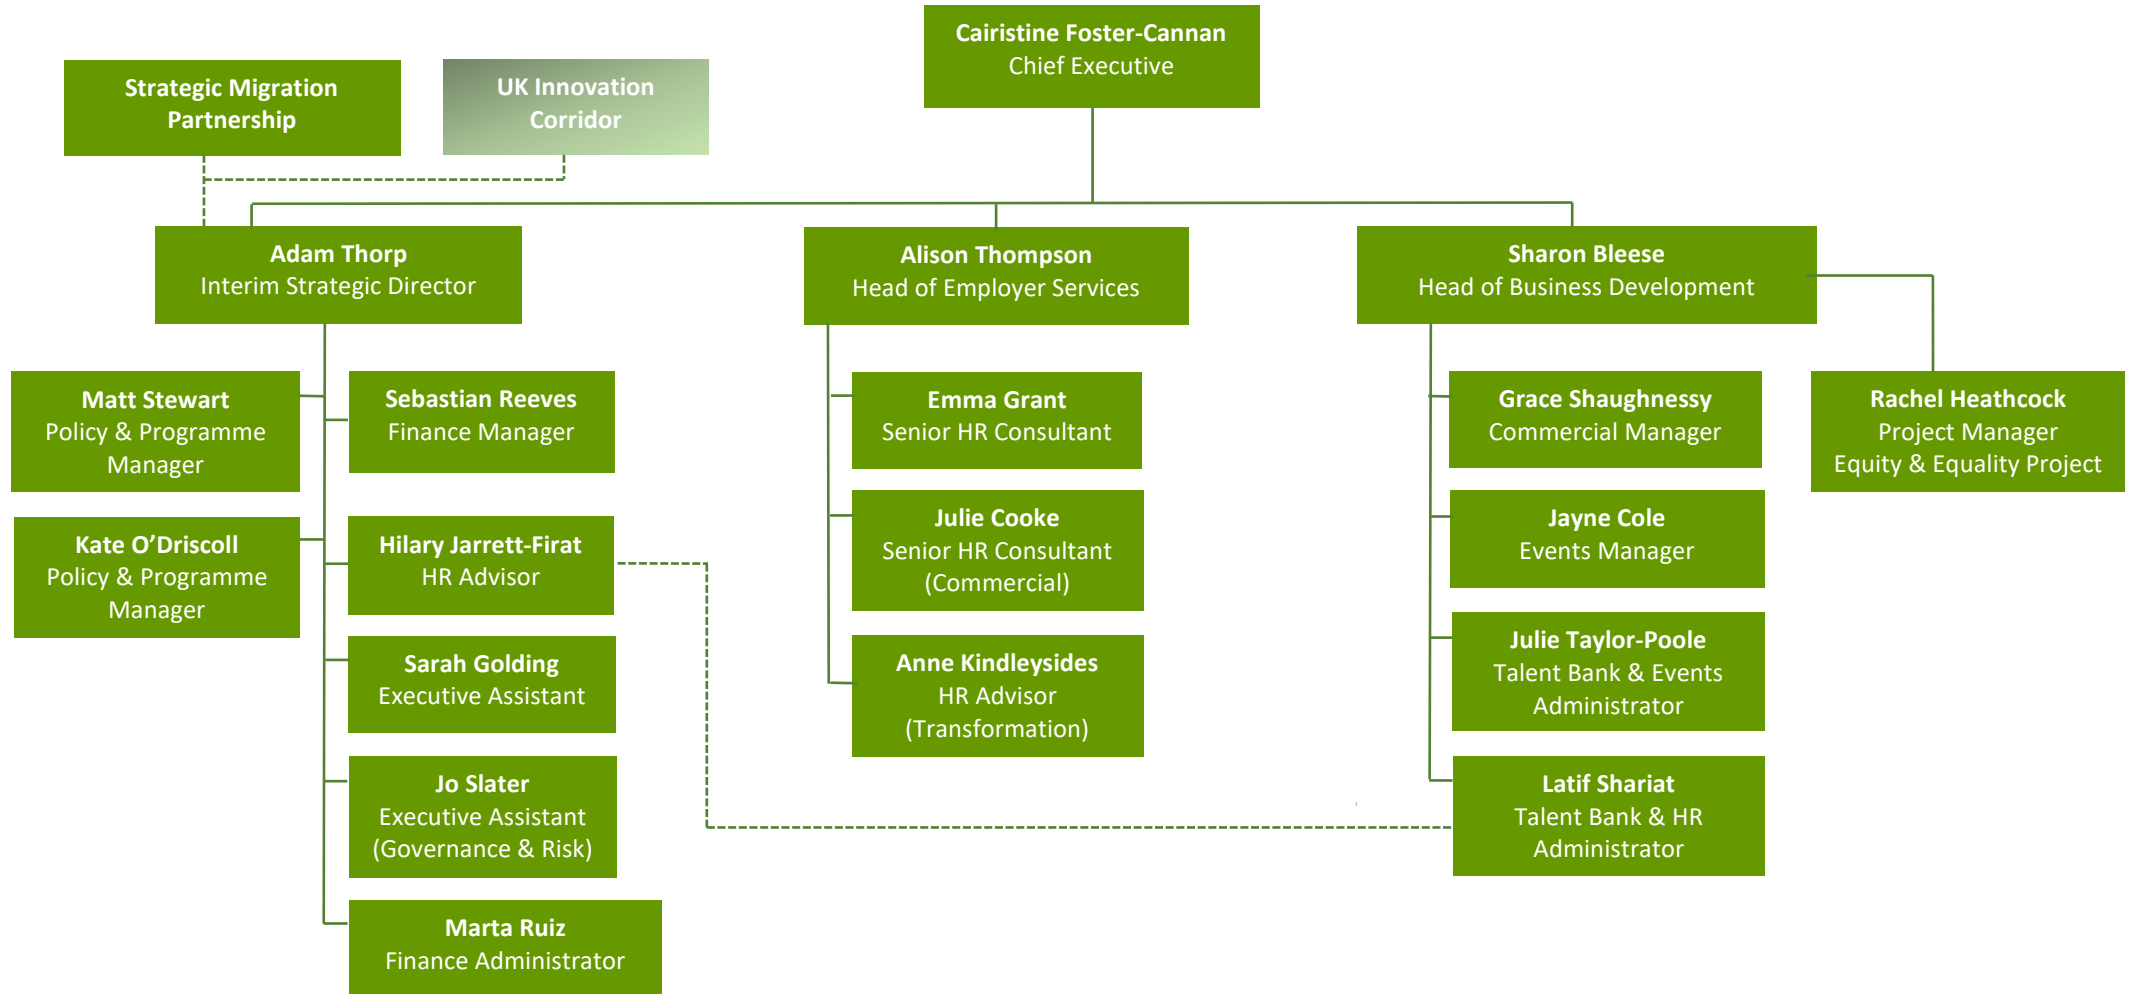

East of England Local Government Association Organisational Chart

Totals (excl SMP)
Headcount 19

Strategic Migration Partnership Organisational Chart

Total
Headcount 12

EON Employability for Overseas Nationals
HKWH Hong Kong Welcome Hub
UASC Unaccompanied Asylum Seeking Children
ESOL English for Speakers of Other Languages