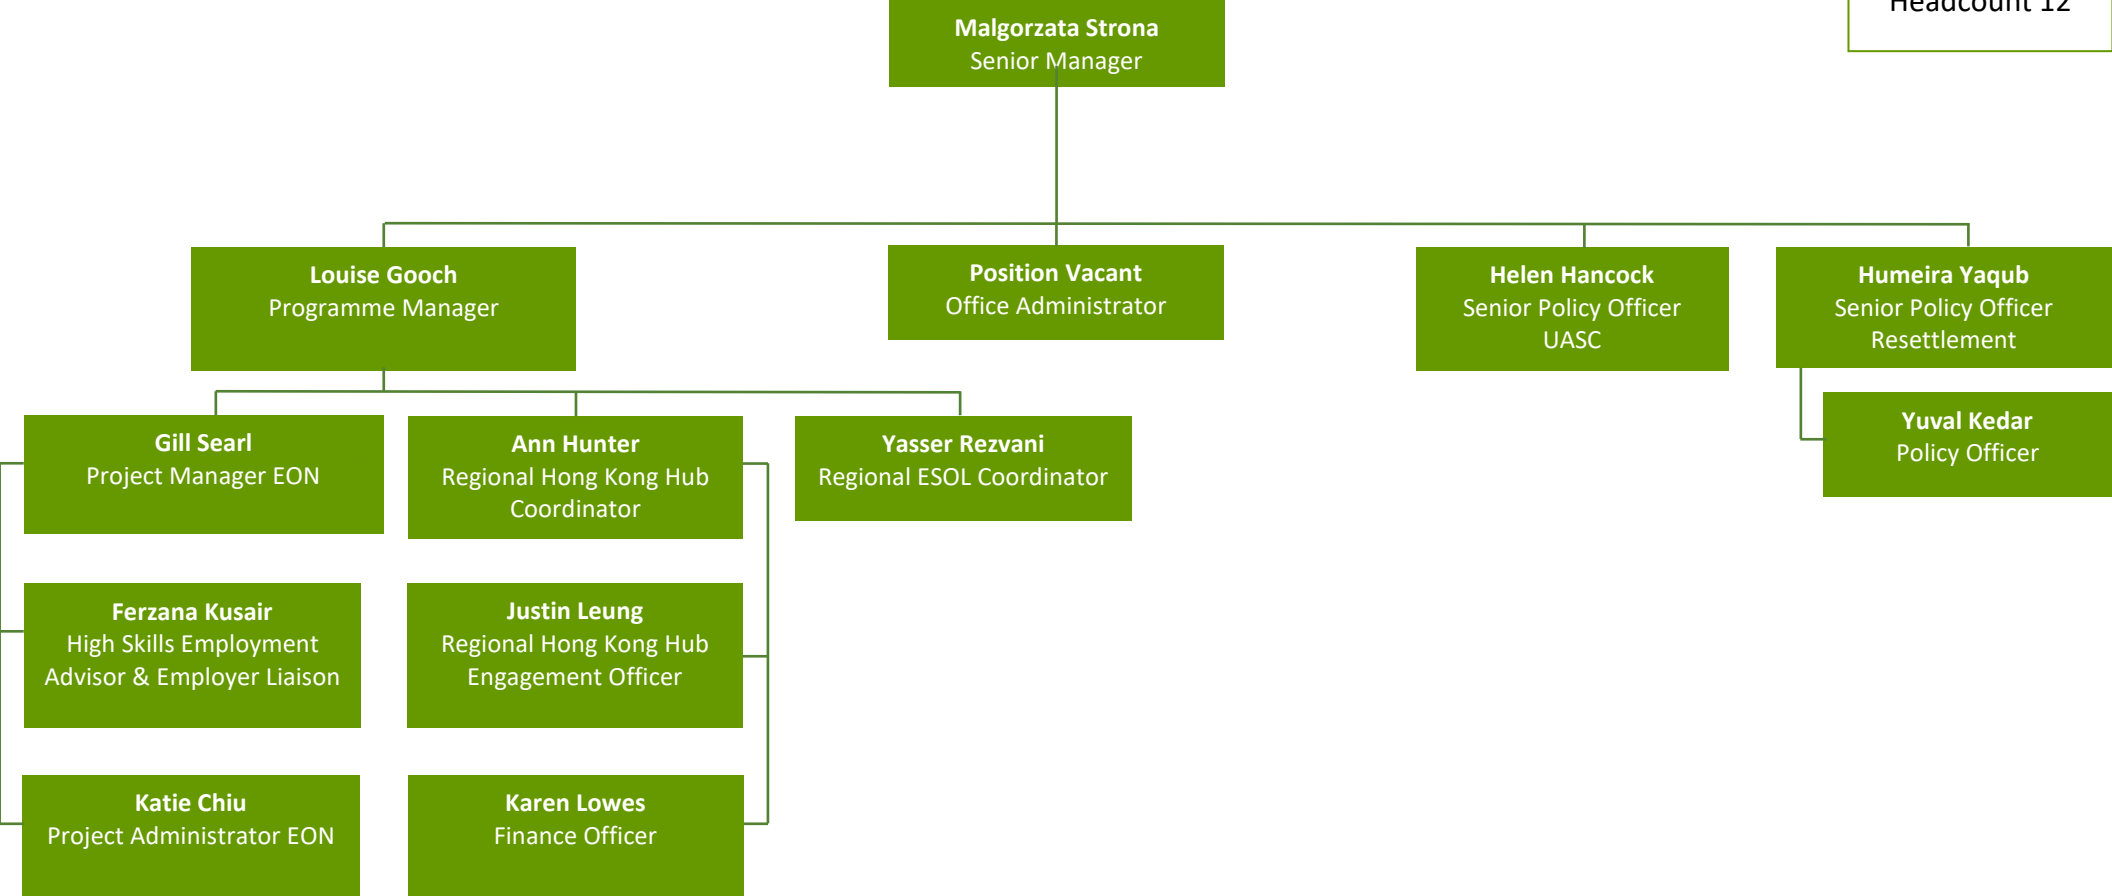

East of England Local Government Association Organisational Chart

Totals (excl SMP)
Headcount 19

Strategic Migration Partnership Organisational Chart

Total
Headcount 12

EON Employability for Overseas Nationals
HKWH Hong Kong Welcome Hub
UASC Unaccompanied Asylum Seeking Children
ESOL English for Speakers of Other Languages