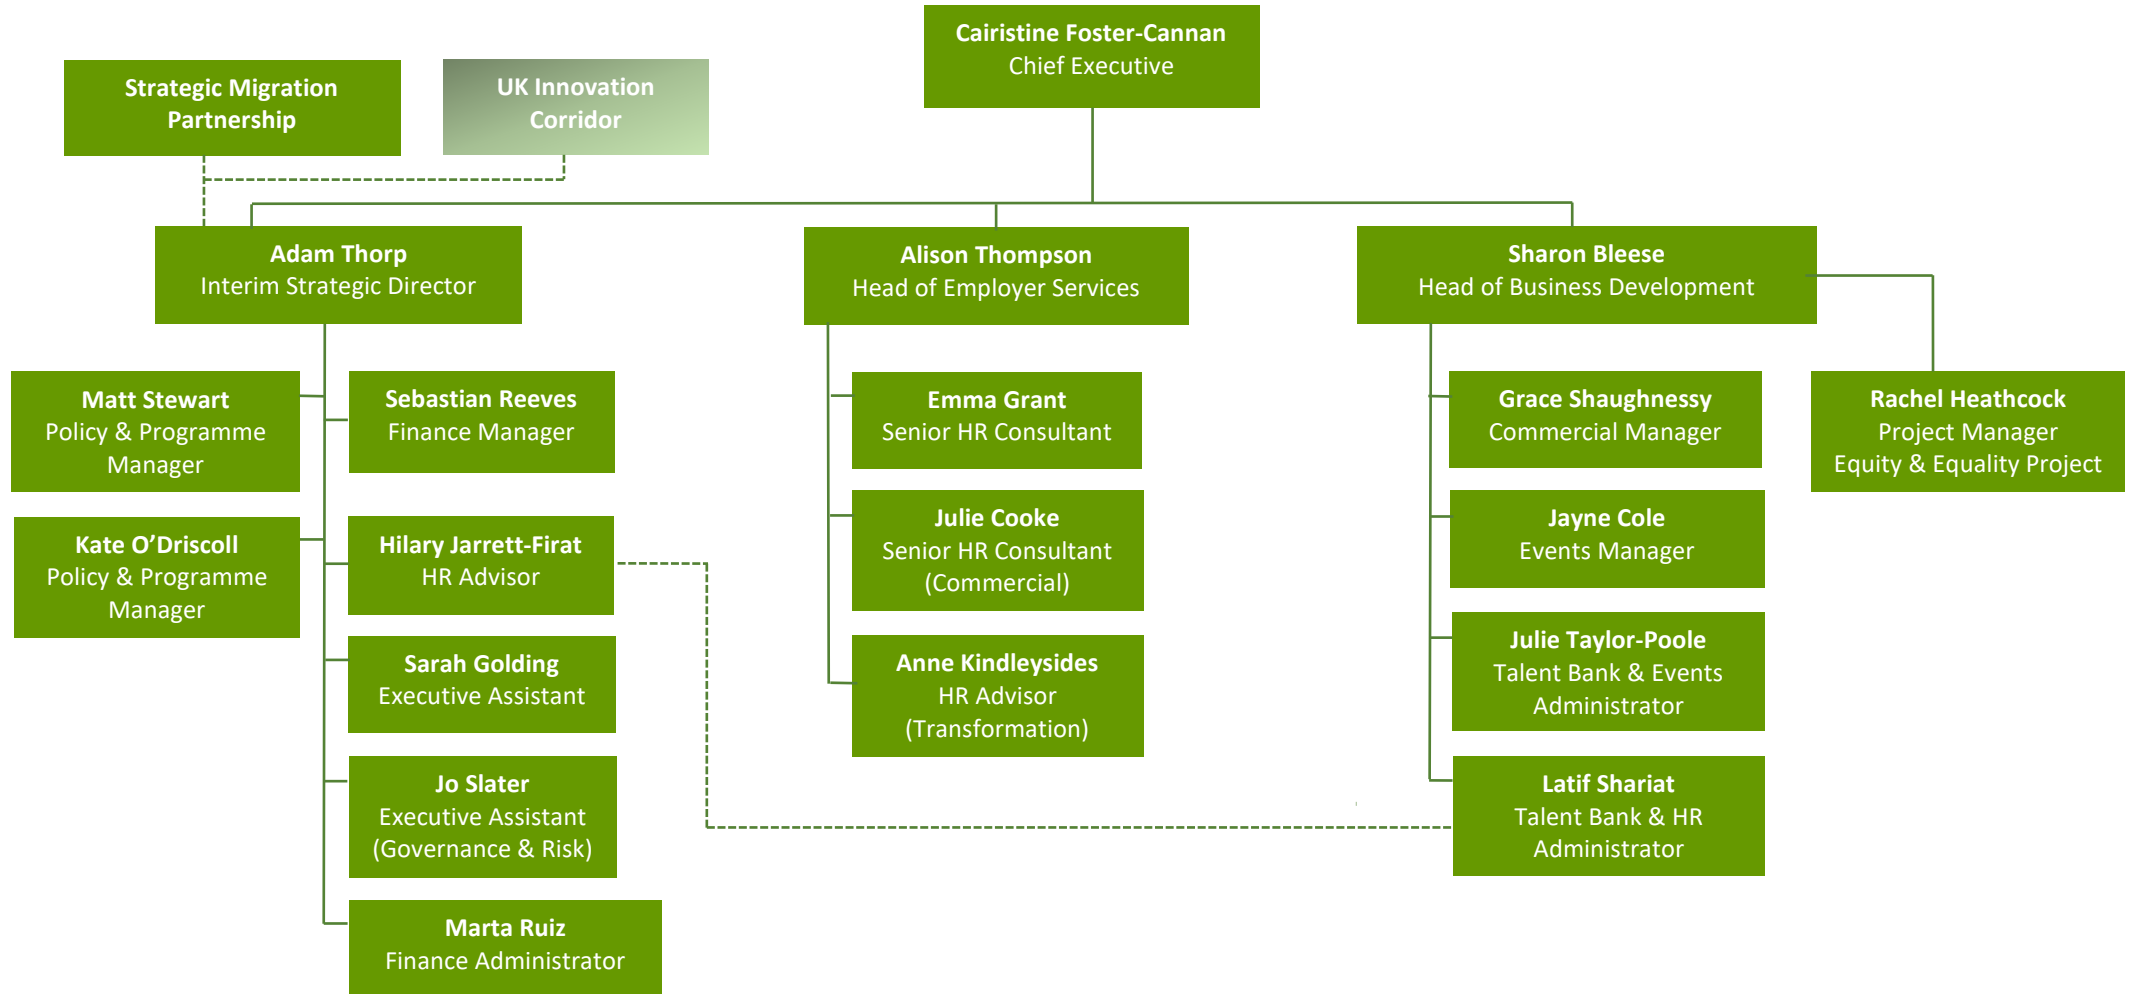

East of England Local Government Association Organisational Chart

Totals (excl SMP)
Headcount 19

Strategic Migration Partnership Organisational Chart

Total
Headcount 13

EON Employability for Overseas Nationals
HKWH Hong Kong Welcome Hub
UASC Unaccompanied Asylum Seeking Children
ESOL English for Speakers of Other Languages