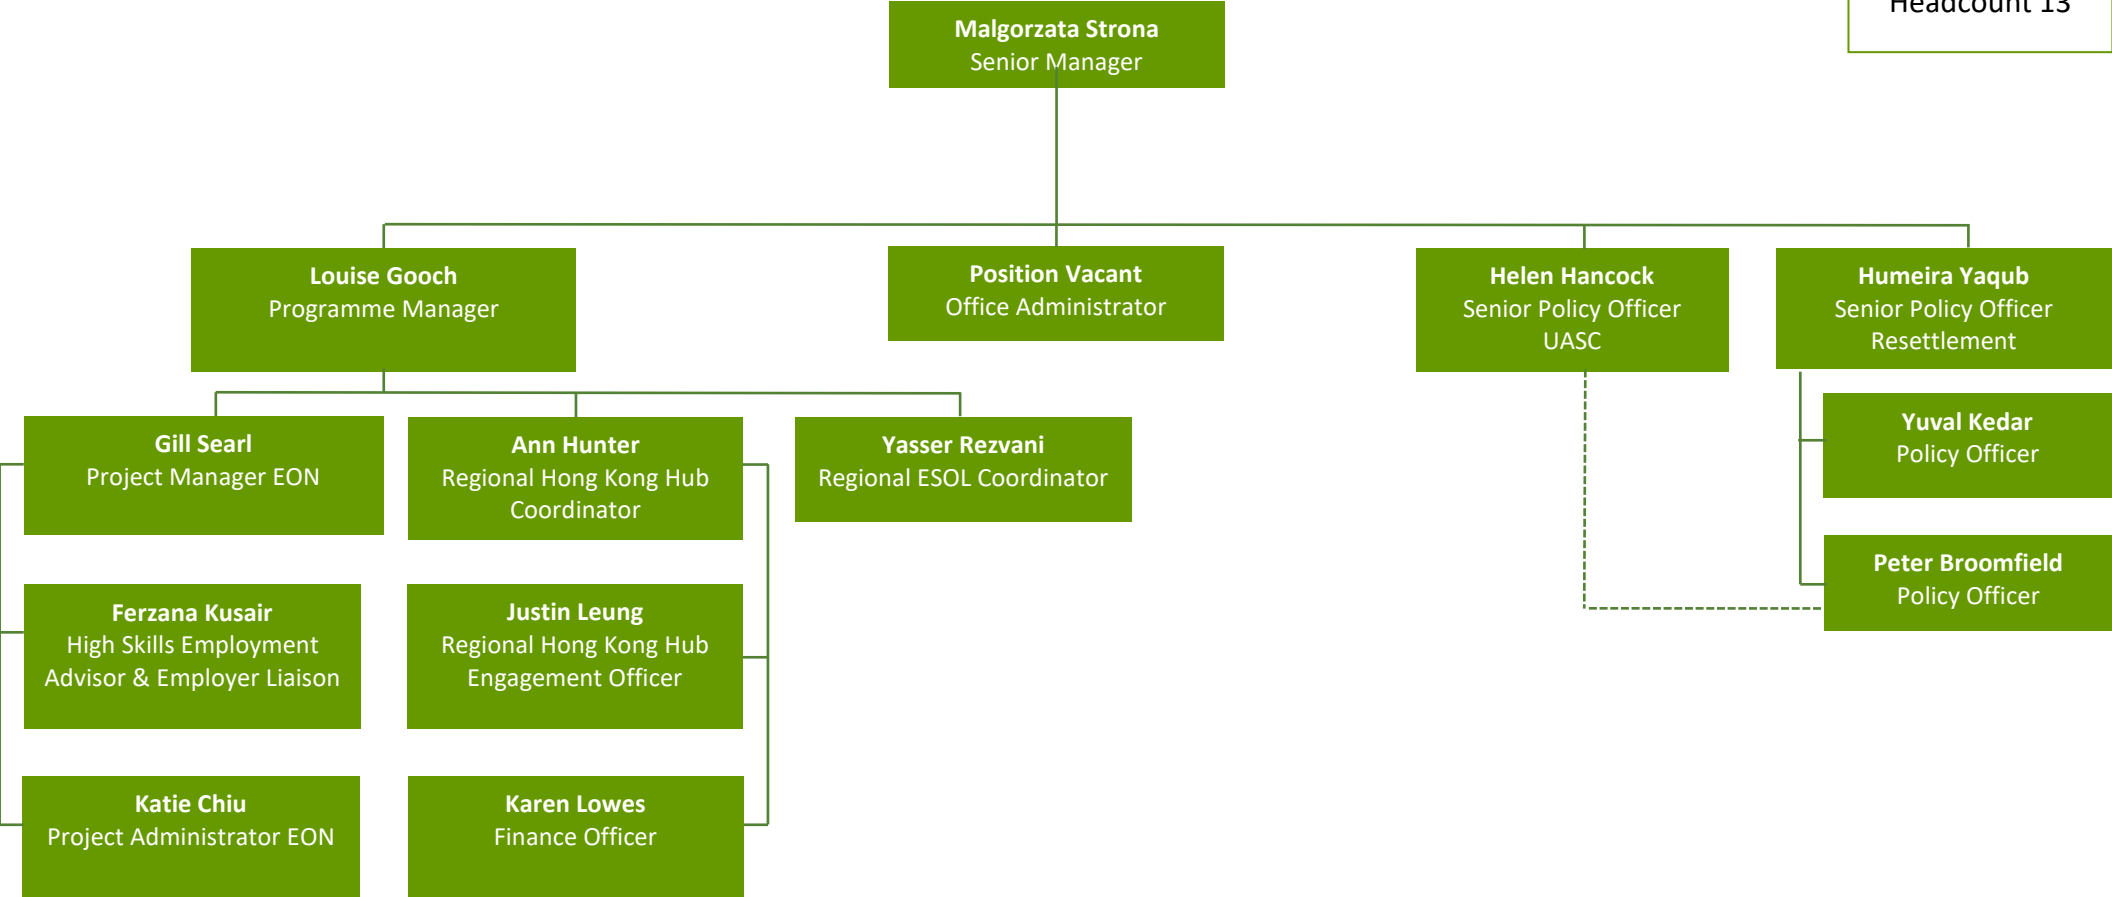

East of England Local Government Association Organisational Chart

Totals (excl SMP)
Headcount 19

Strategic Migration Partnership Organisational Chart

Total
Headcount 13

EON Employability for Overseas Nationals
HKWH Hong Kong Welcome Hub
UASC Unaccompanied Asylum Seeking Children
ESOL English for Speakers of Other Languages