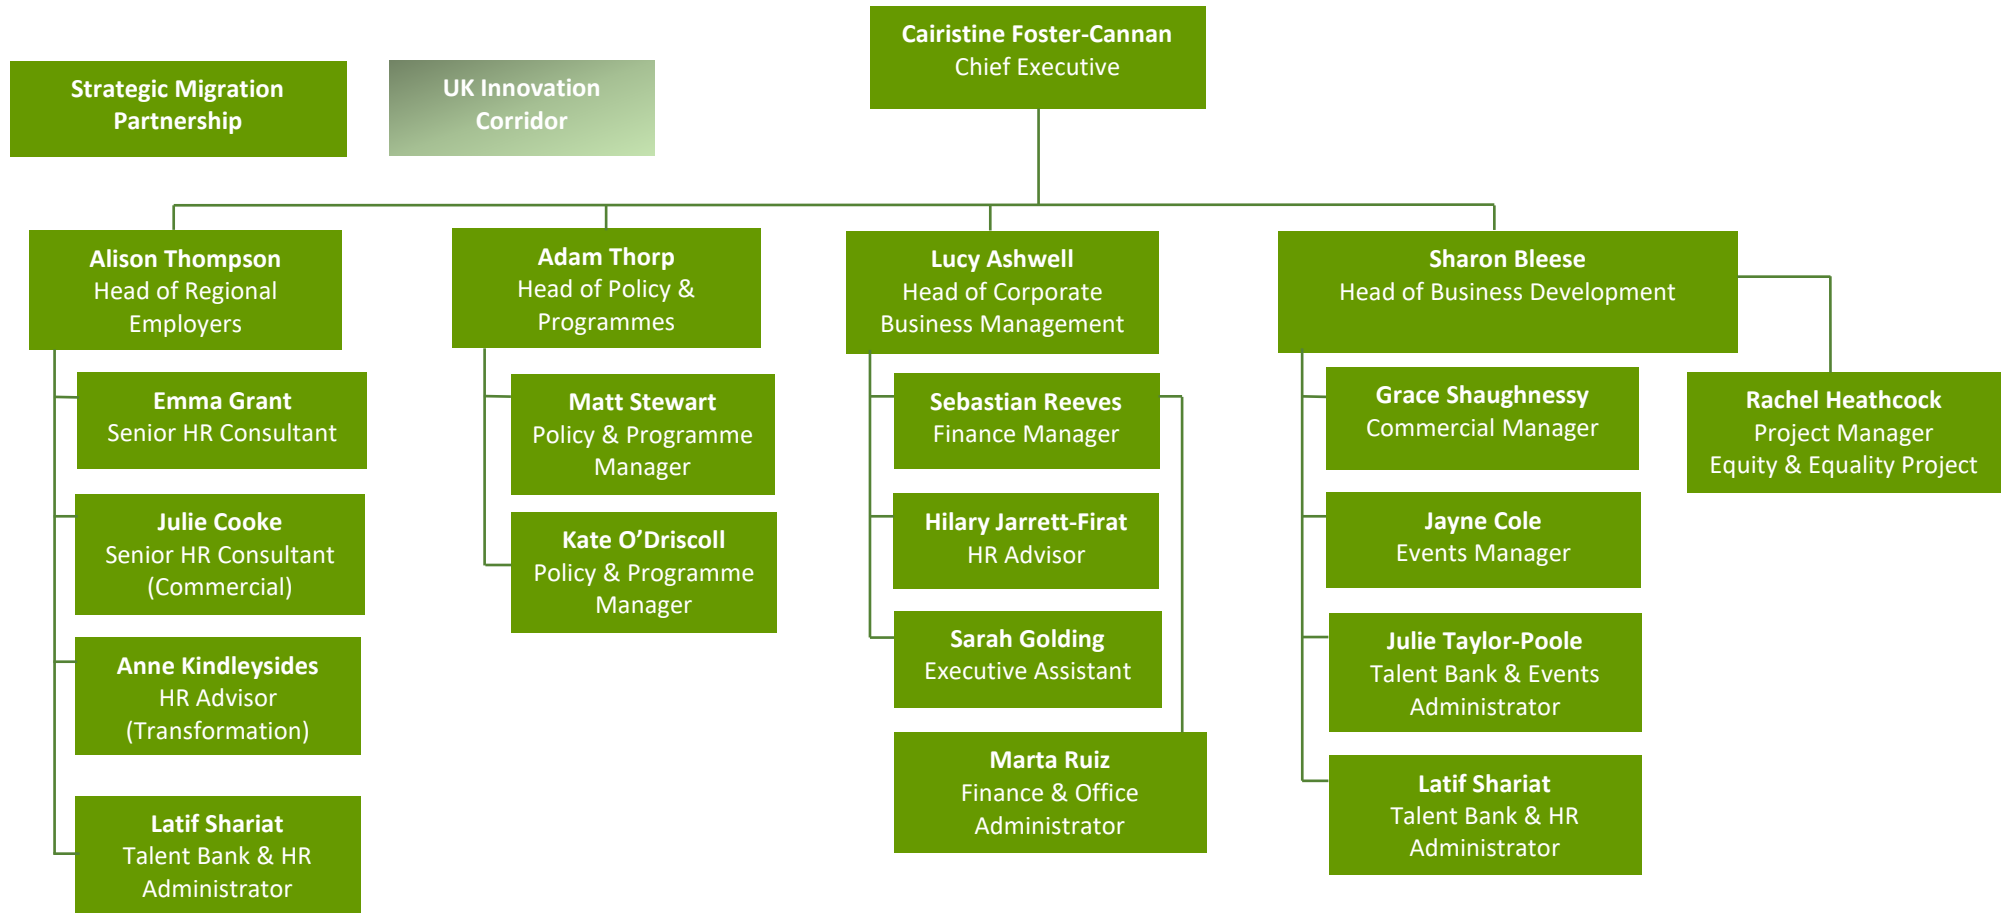

East of England Local Government Association Organisational Chart

Totals (excl SMP)
Headcount 19

Strategic Migration Partnership Organisational Chart

Total
Headcount 13

EON Employability for Overseas Nationals
HKWH Hong Kong Welcome Hub
UASC Unaccompanied Asylum Seeking Children
ESOL English for Speakers of Other Languages