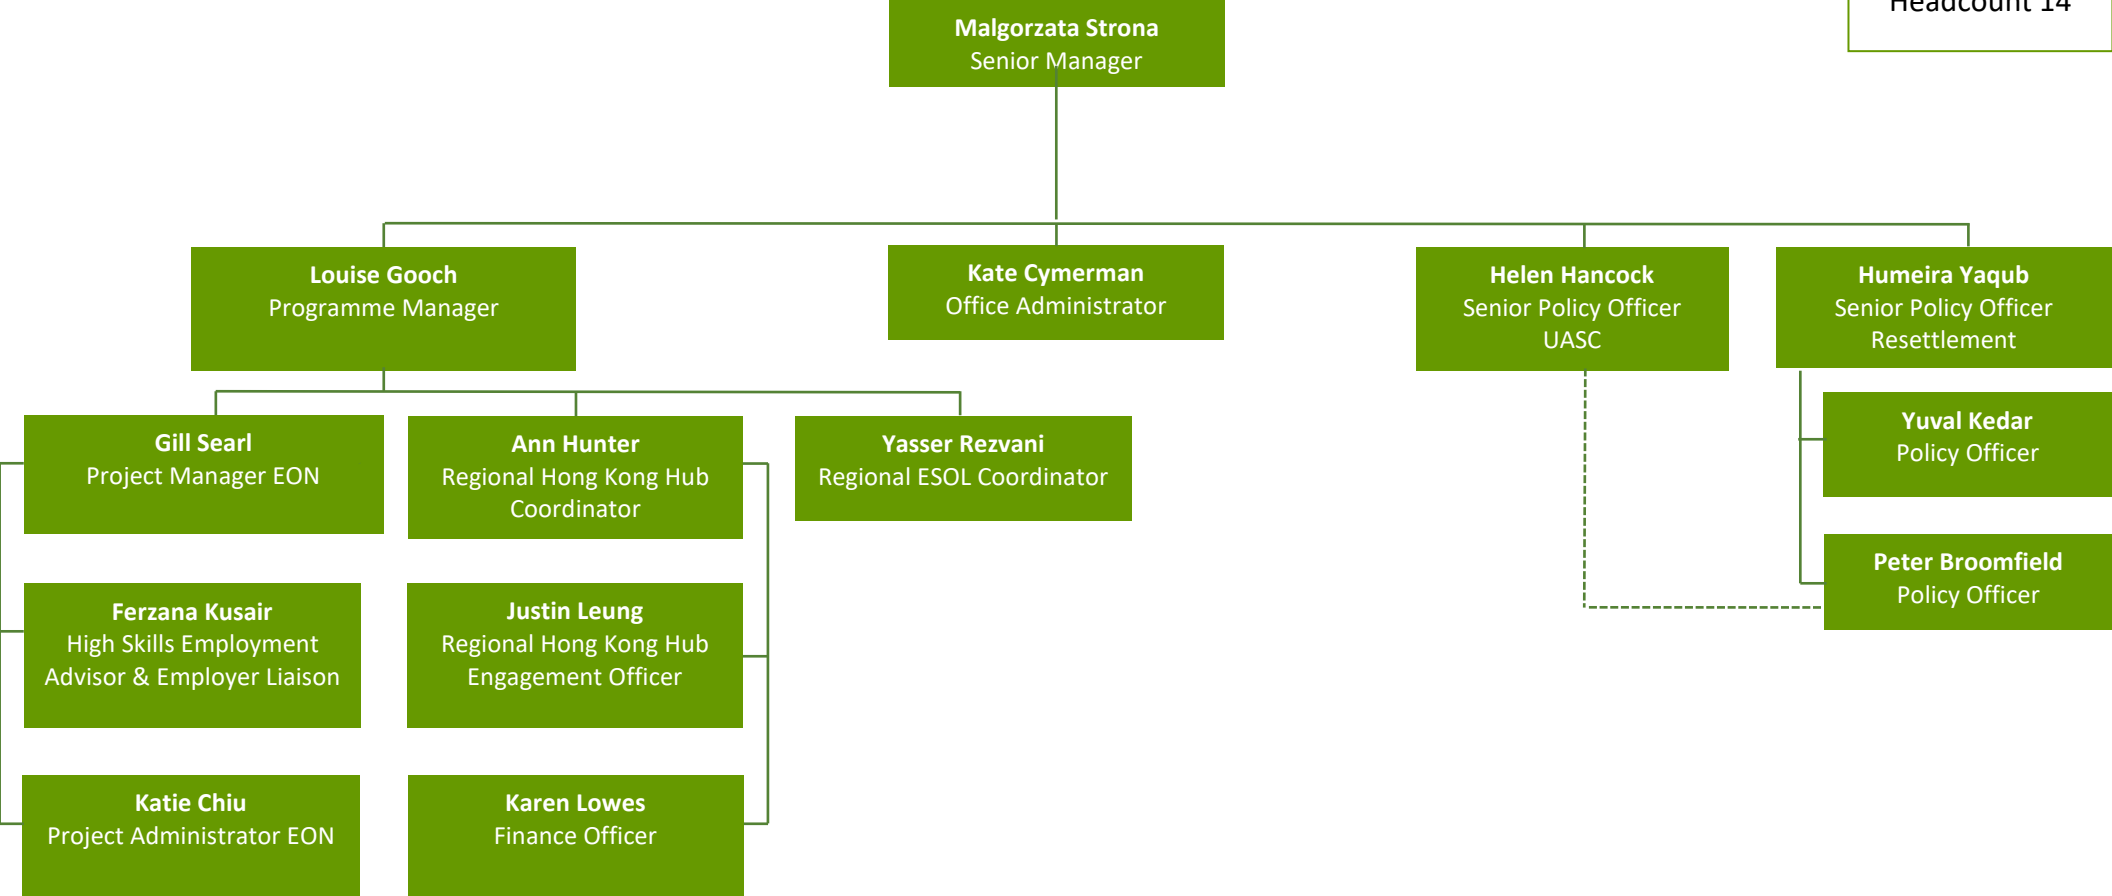

East of England Local Government Association Organisational Chart

Totals (excl SMP)
Headcount 19

Strategic Migration Partnership Organisational Chart

Total
Headcount 14

EON Employability for Overseas Nationals
HKWH Hong Kong Welcome Hub
UASC Unaccompanied Asylum Seeking Children
ESOL English for Speakers of Other Languages