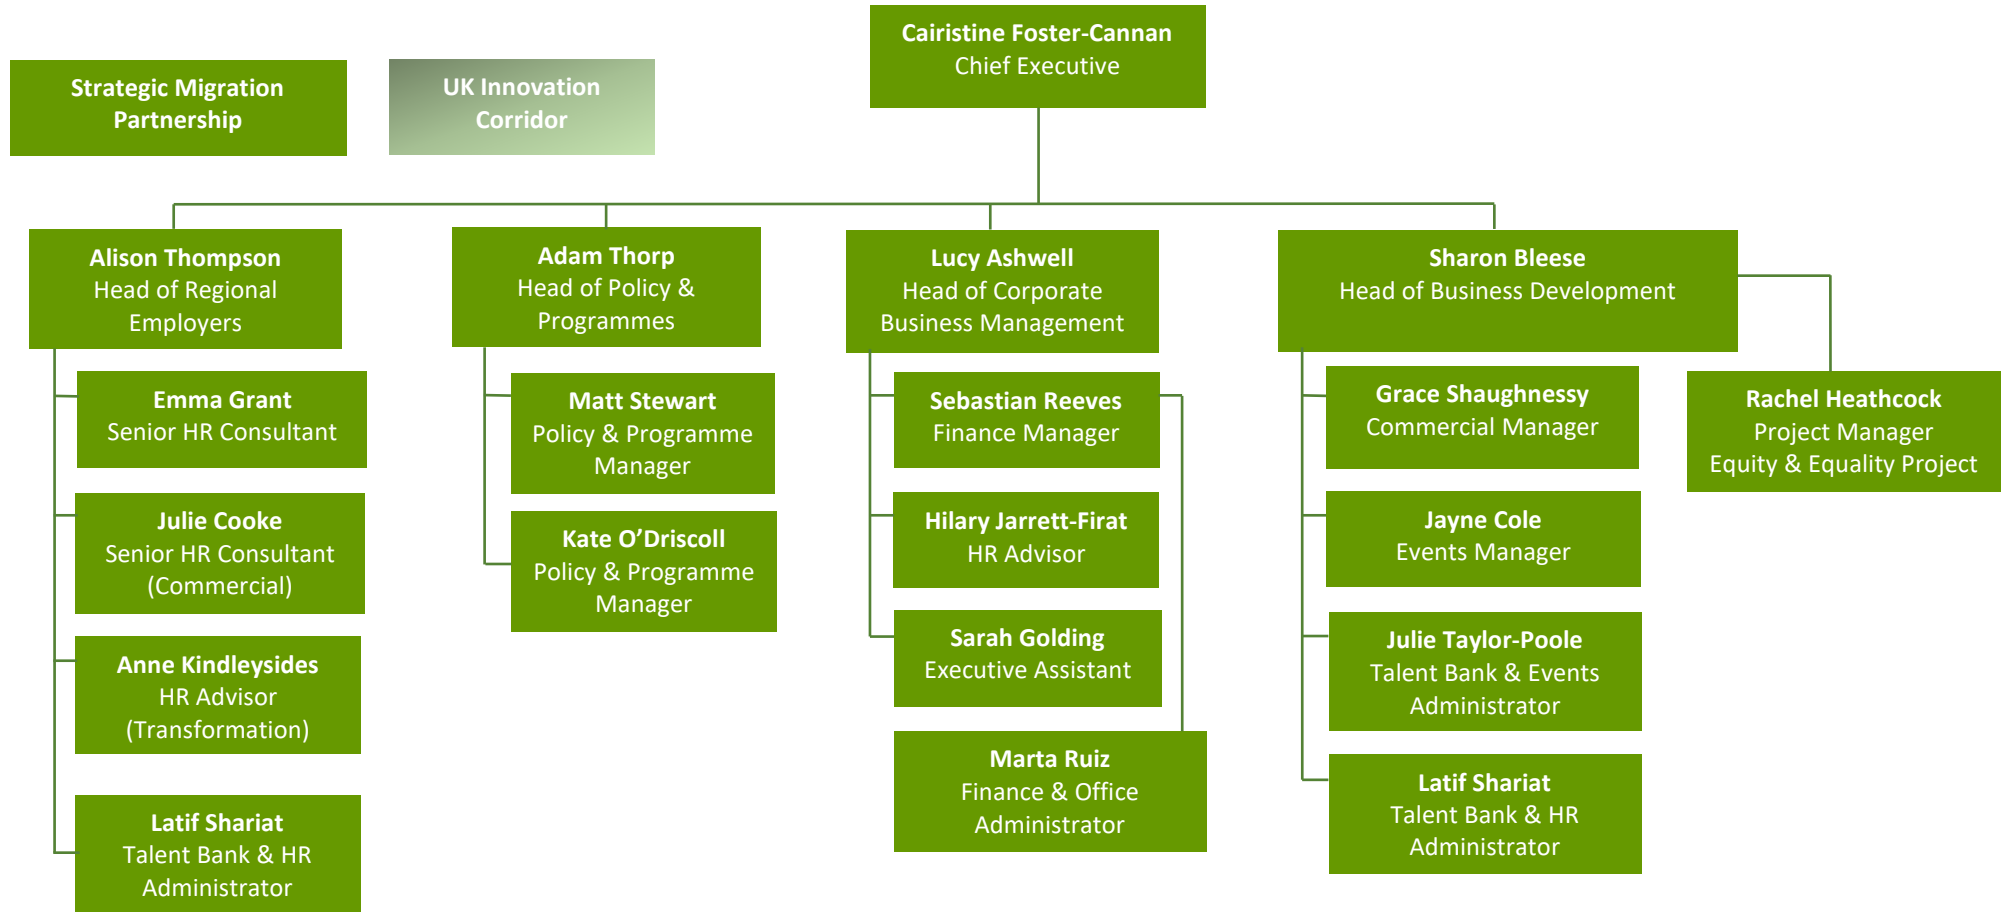

East of England Local Government Association Organisational Chart

Totals (excl SMP)
Headcount 19

Strategic Migration Partnership Organisational Chart

Total
Headcount 14

EON Employability for Overseas Nationals
HKWH Hong Kong Welcome Hub
UASC Unaccompanied Asylum Seeking Children
ESOL English for Speakers of Other Languages