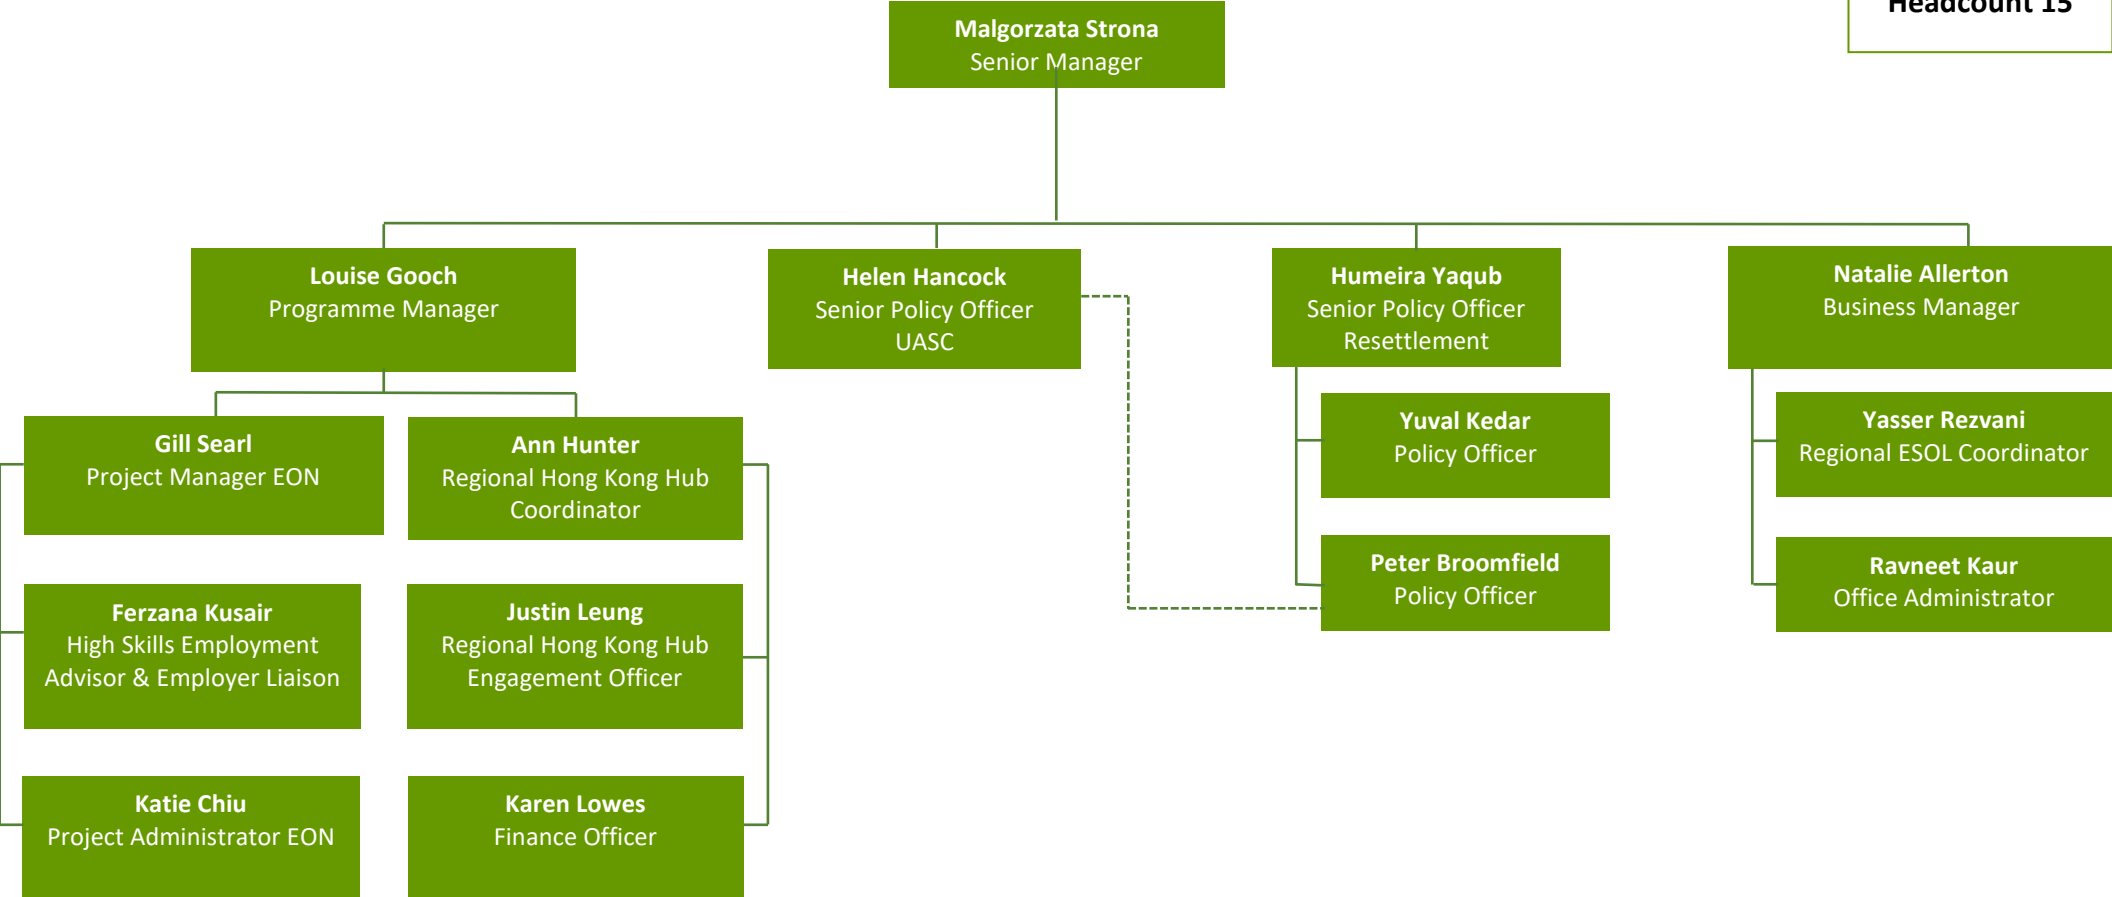

East of England Local Government Association Organisational Chart

Totals (excl SMP)
Headcount 16

Strategic Migration Partnership Organisational Chart

**Total
Headcount 15**

EON Employability for Overseas Nationals
HKWH Hong Kong Welcome Hub
UASC Unaccompanied Asylum Seeking Children
ESOL English for Speakers of Other Languages