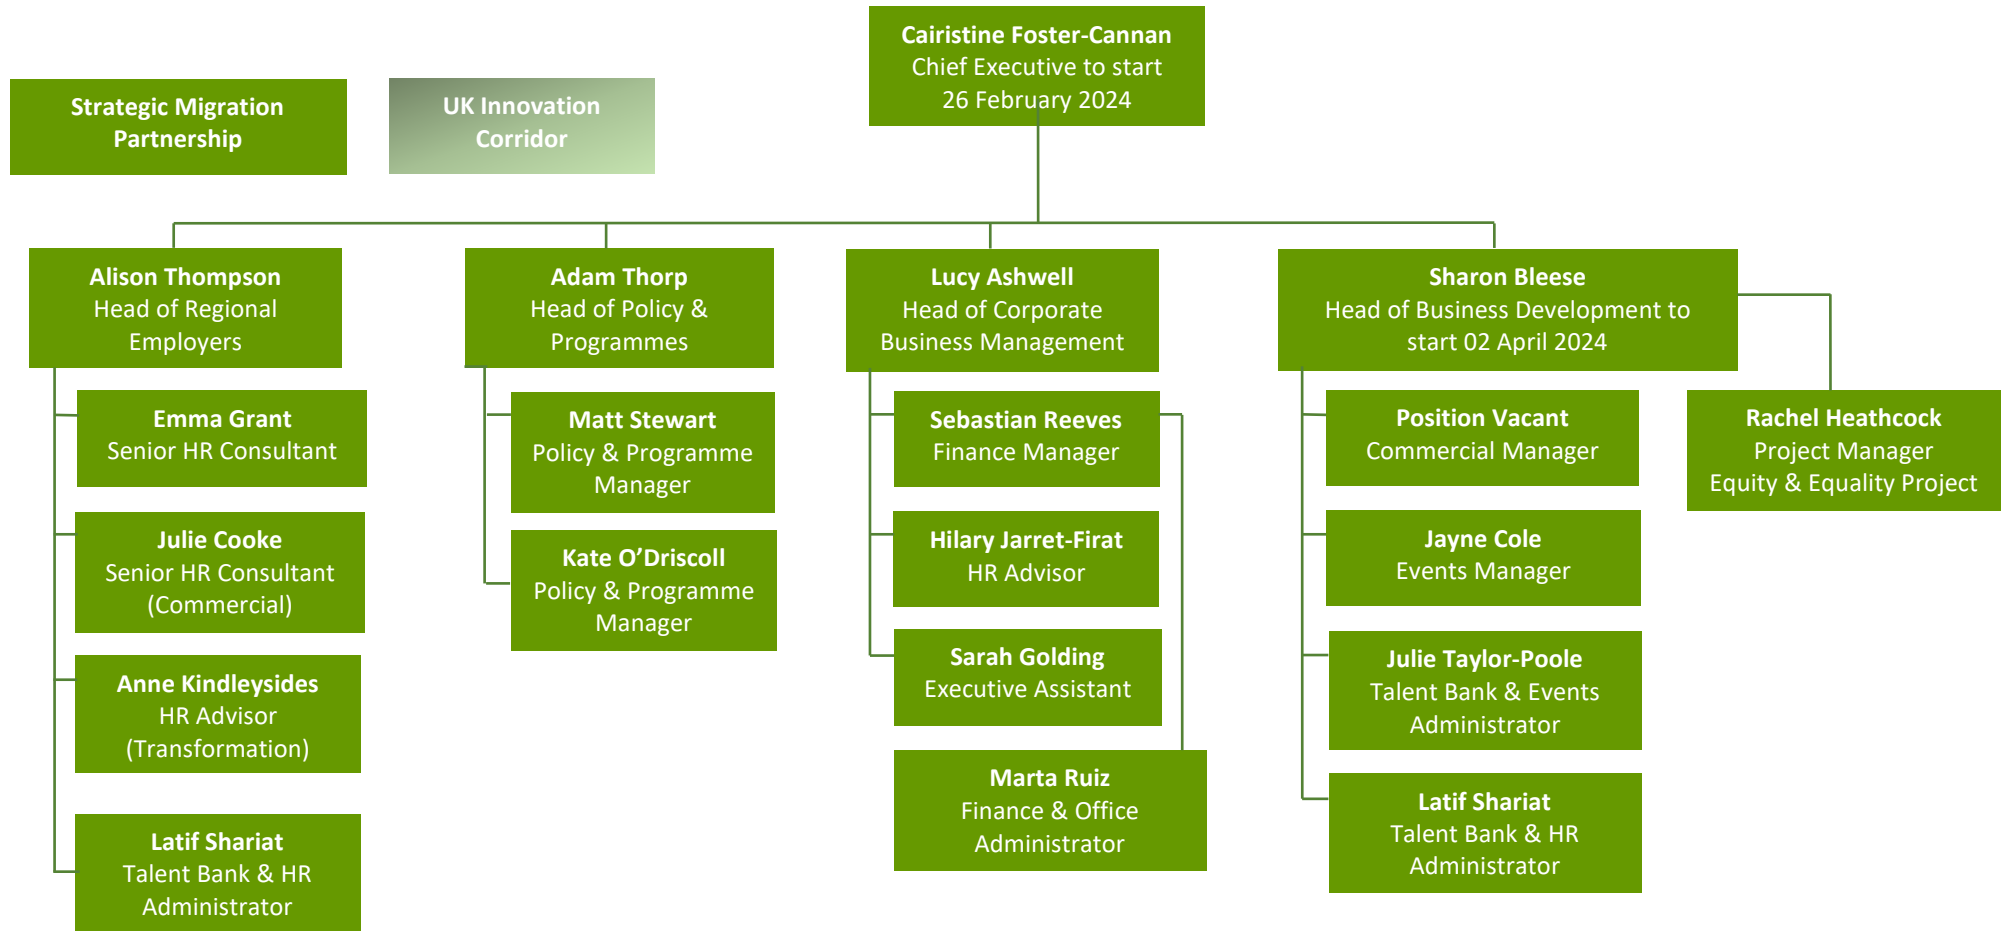

East of England Local Government Association Organisational Chart

Totals (excl SMP)
Headcount 16

Strategic Migration Partnership Organisational Chart

**Total
Headcount 15**

EON Employability for Overseas Nationals
HKWH Hong Kong Welcome Hub
UASC Unaccompanied Asylum Seeking Children
ESOL English for Speakers of Other Languages