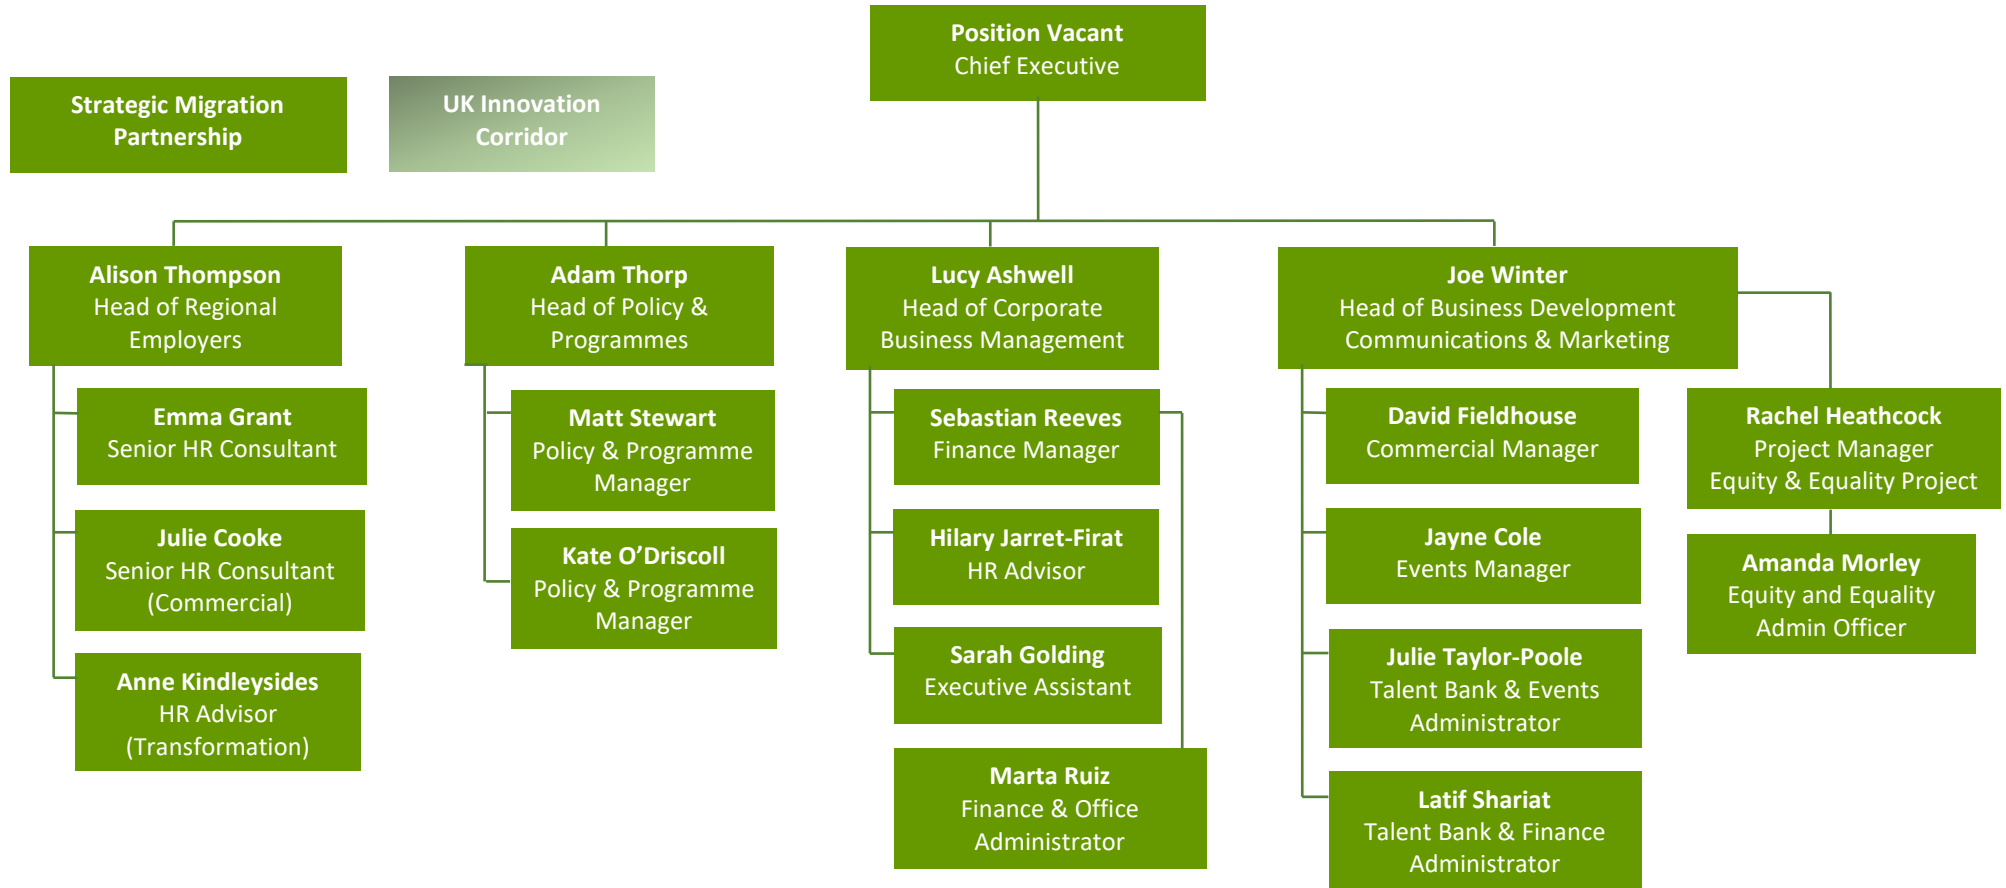

East of England Local Government Association Organisational Chart

Totals (excl SMP)
Headcount 20

Strategic Migration Partnership Organisational Chart

**Total
Headcount 14**

AMIF Asylum, Migration & Integration Fund
ESOL English for Speakers of Other Languages
HKWB Hong Kong Welcome Hub