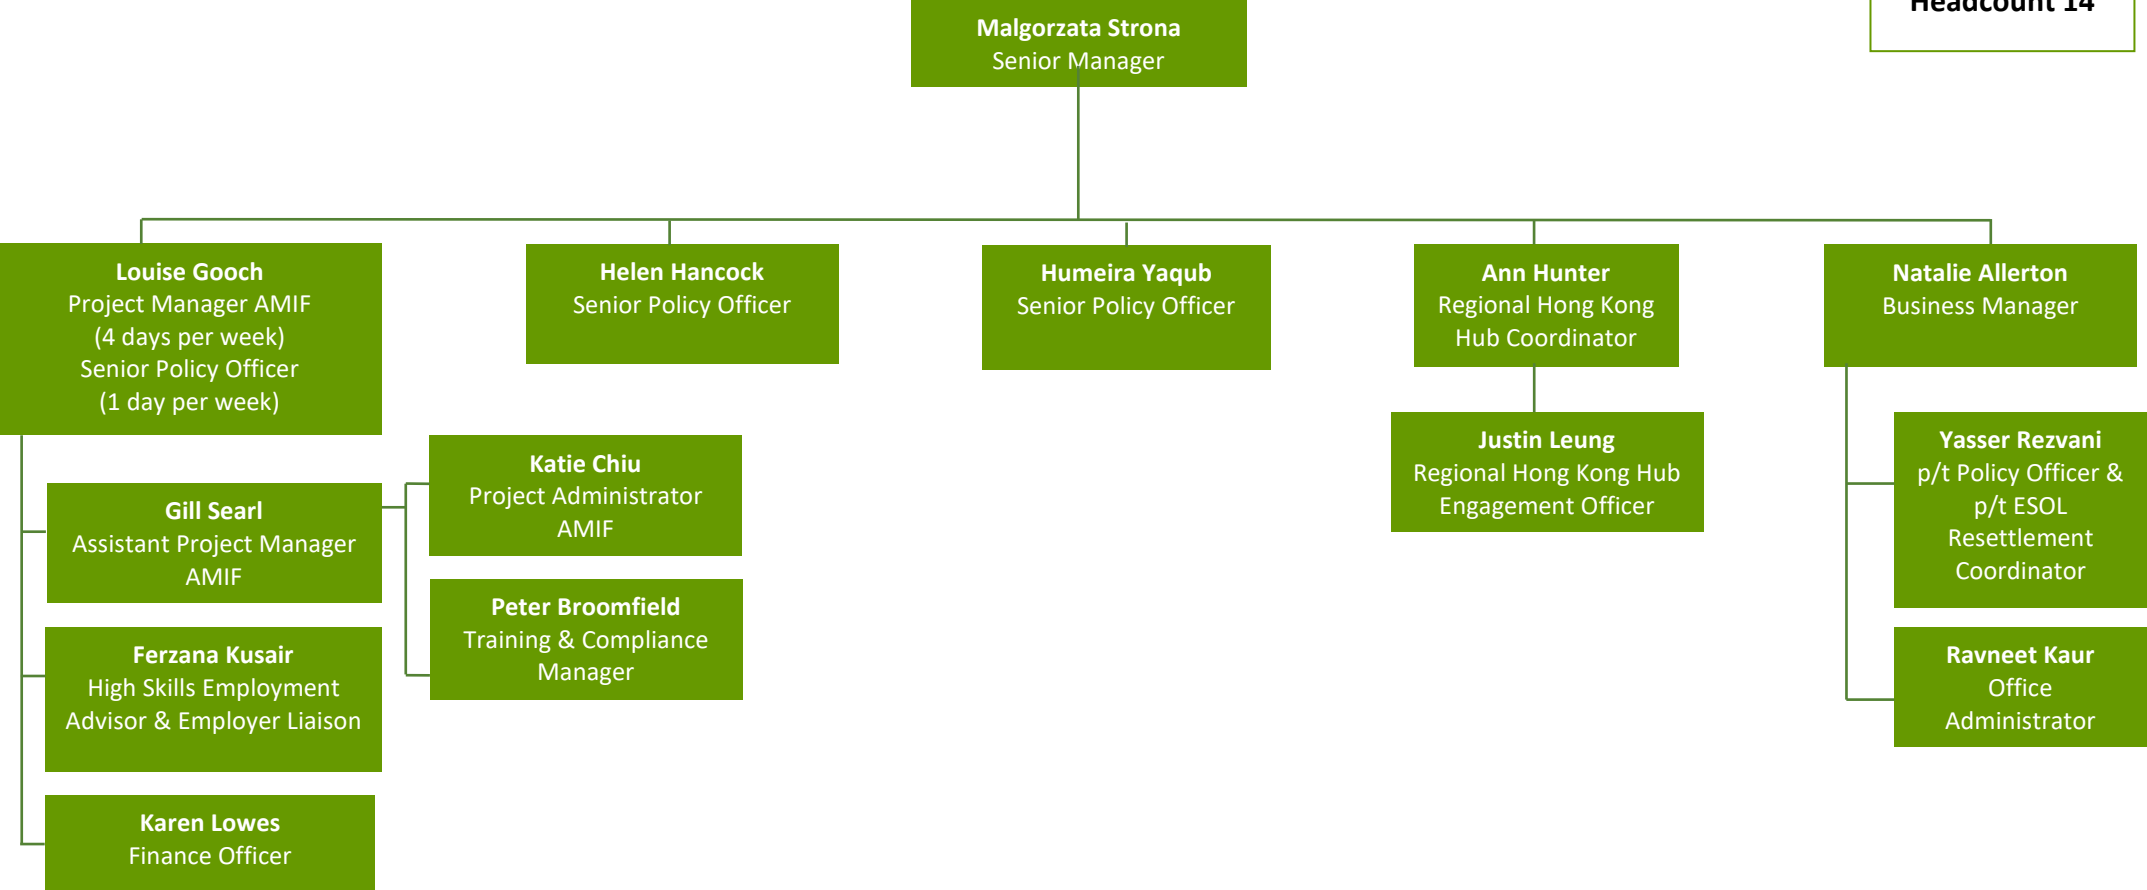

East of England Local Government Association Organisational Chart

Totals (excl SMP)
Headcount 20

Strategic Migration Partnership Organisational Chart

**Total
Headcount 14**

AMIF Asylum, Migration & Integration Fund
ESOL English for Speakers of Other Languages
HKWB Hong Kong Welcome Hub