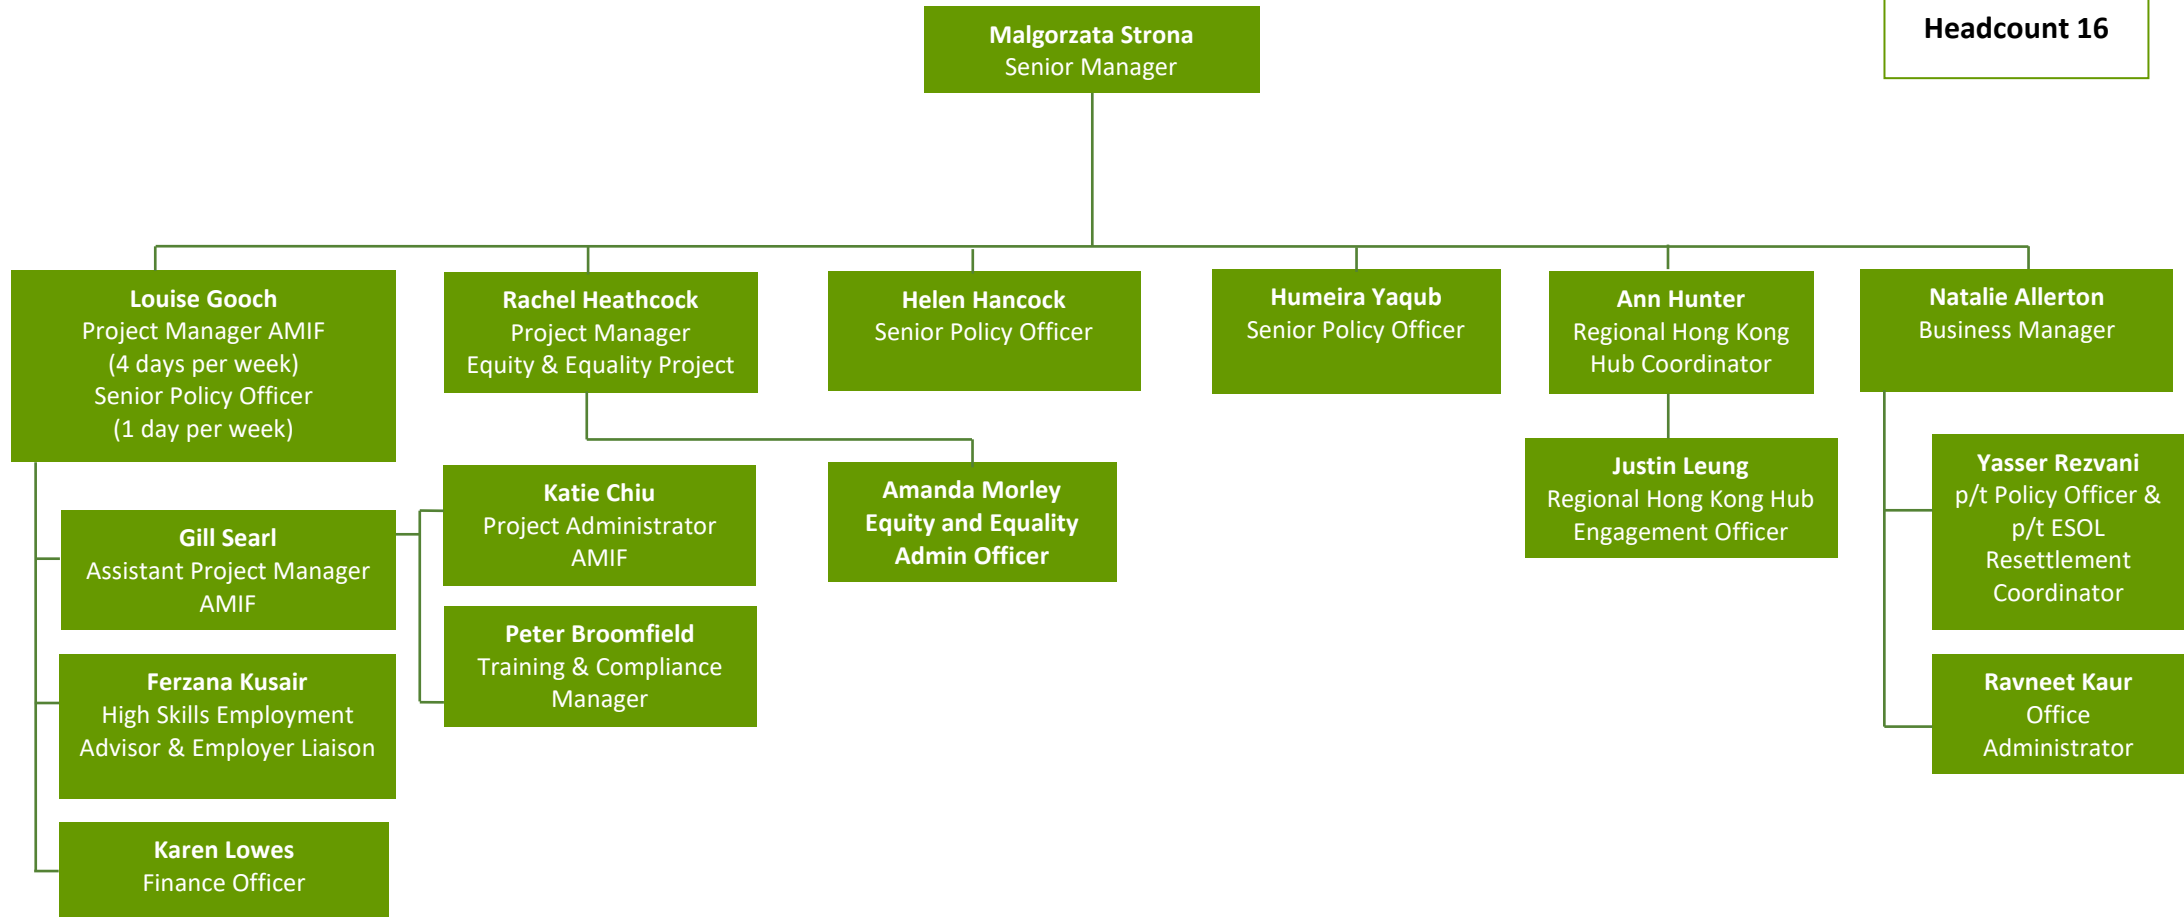

# East of England Local Government Association Organisational Chart

Totals (excl SMP)  
Headcount 18

# Strategic Migration Partnership Organisational Chart

**Total  
Headcount 16**

**AMIF** Asylum, Migration & Integration Fund  
**ESOL** English for Speakers of Other Languages  
**HKWB** Hong Kong Welcome Hub