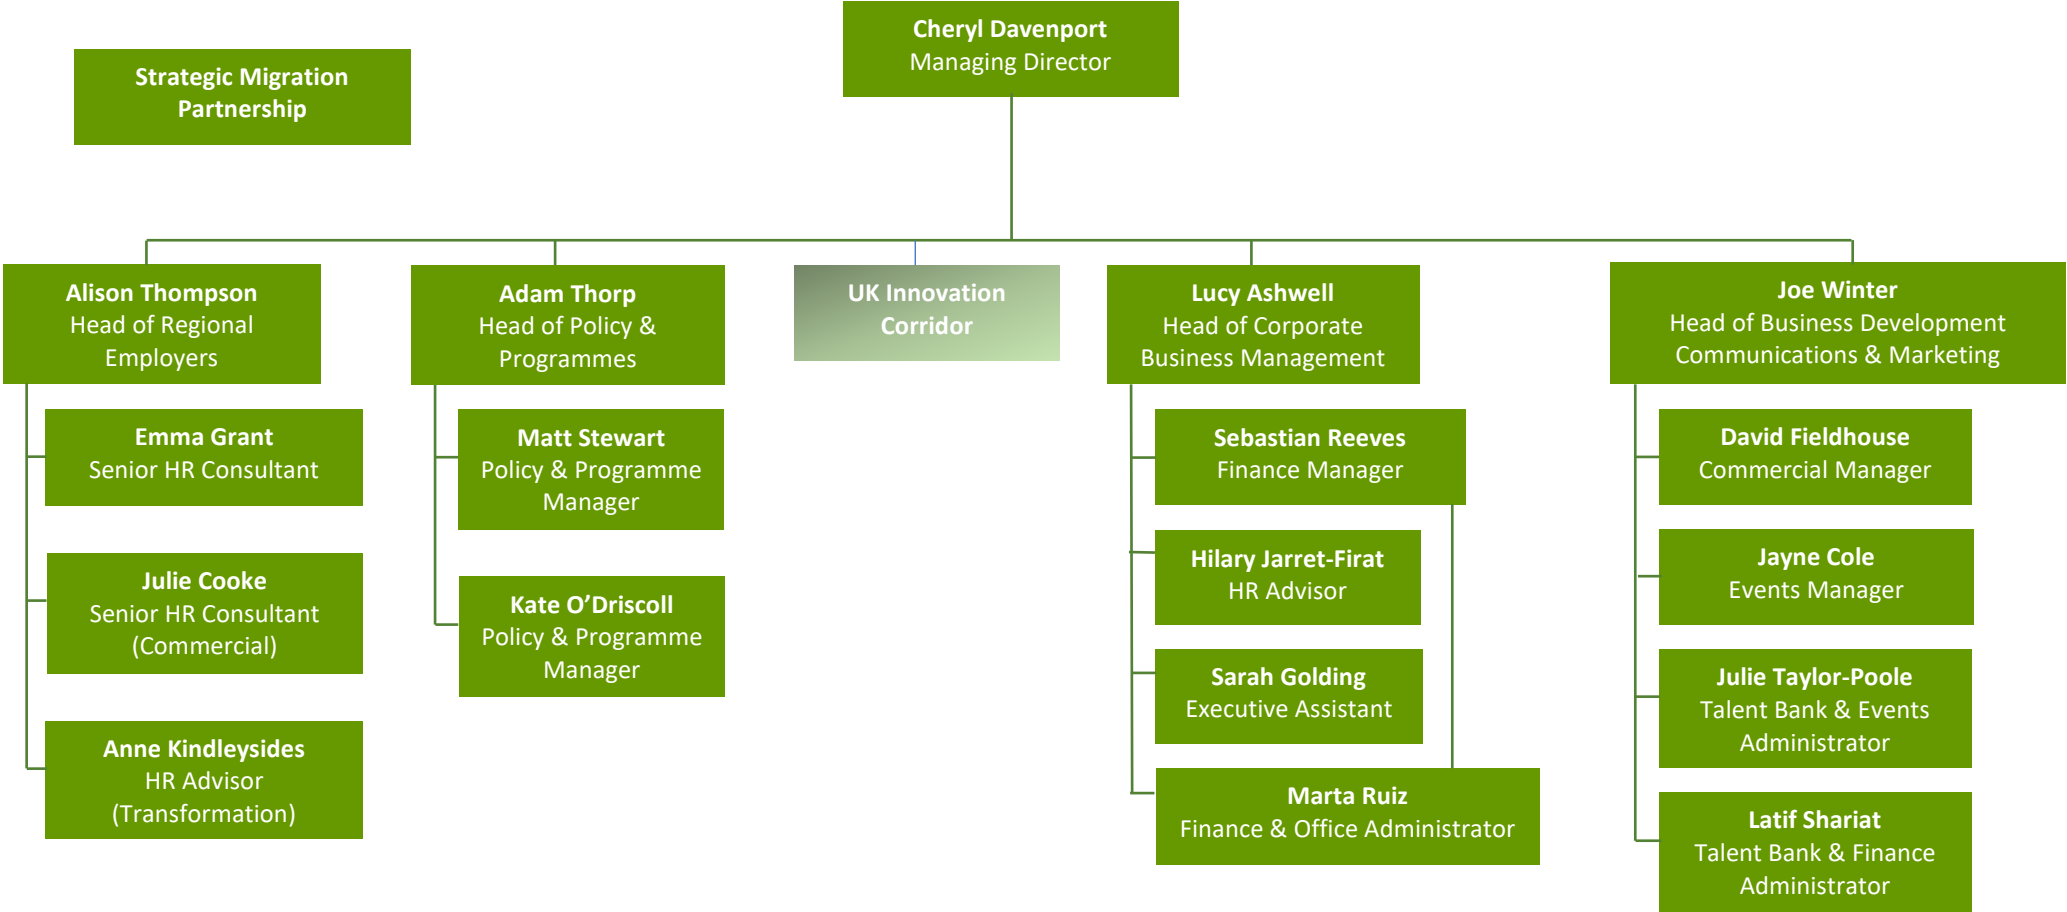

# East of England Local Government Association Organisational Chart

Totals (excl SMP)  
Headcount 18

# Strategic Migration Partnership Organisational Chart

**Total  
Headcount 16**

**AMIF** Asylum, Migration & Integration Fund  
**ESOL** English for Speakers of Other Languages  
**HKWB** Hong Kong Welcome Hub