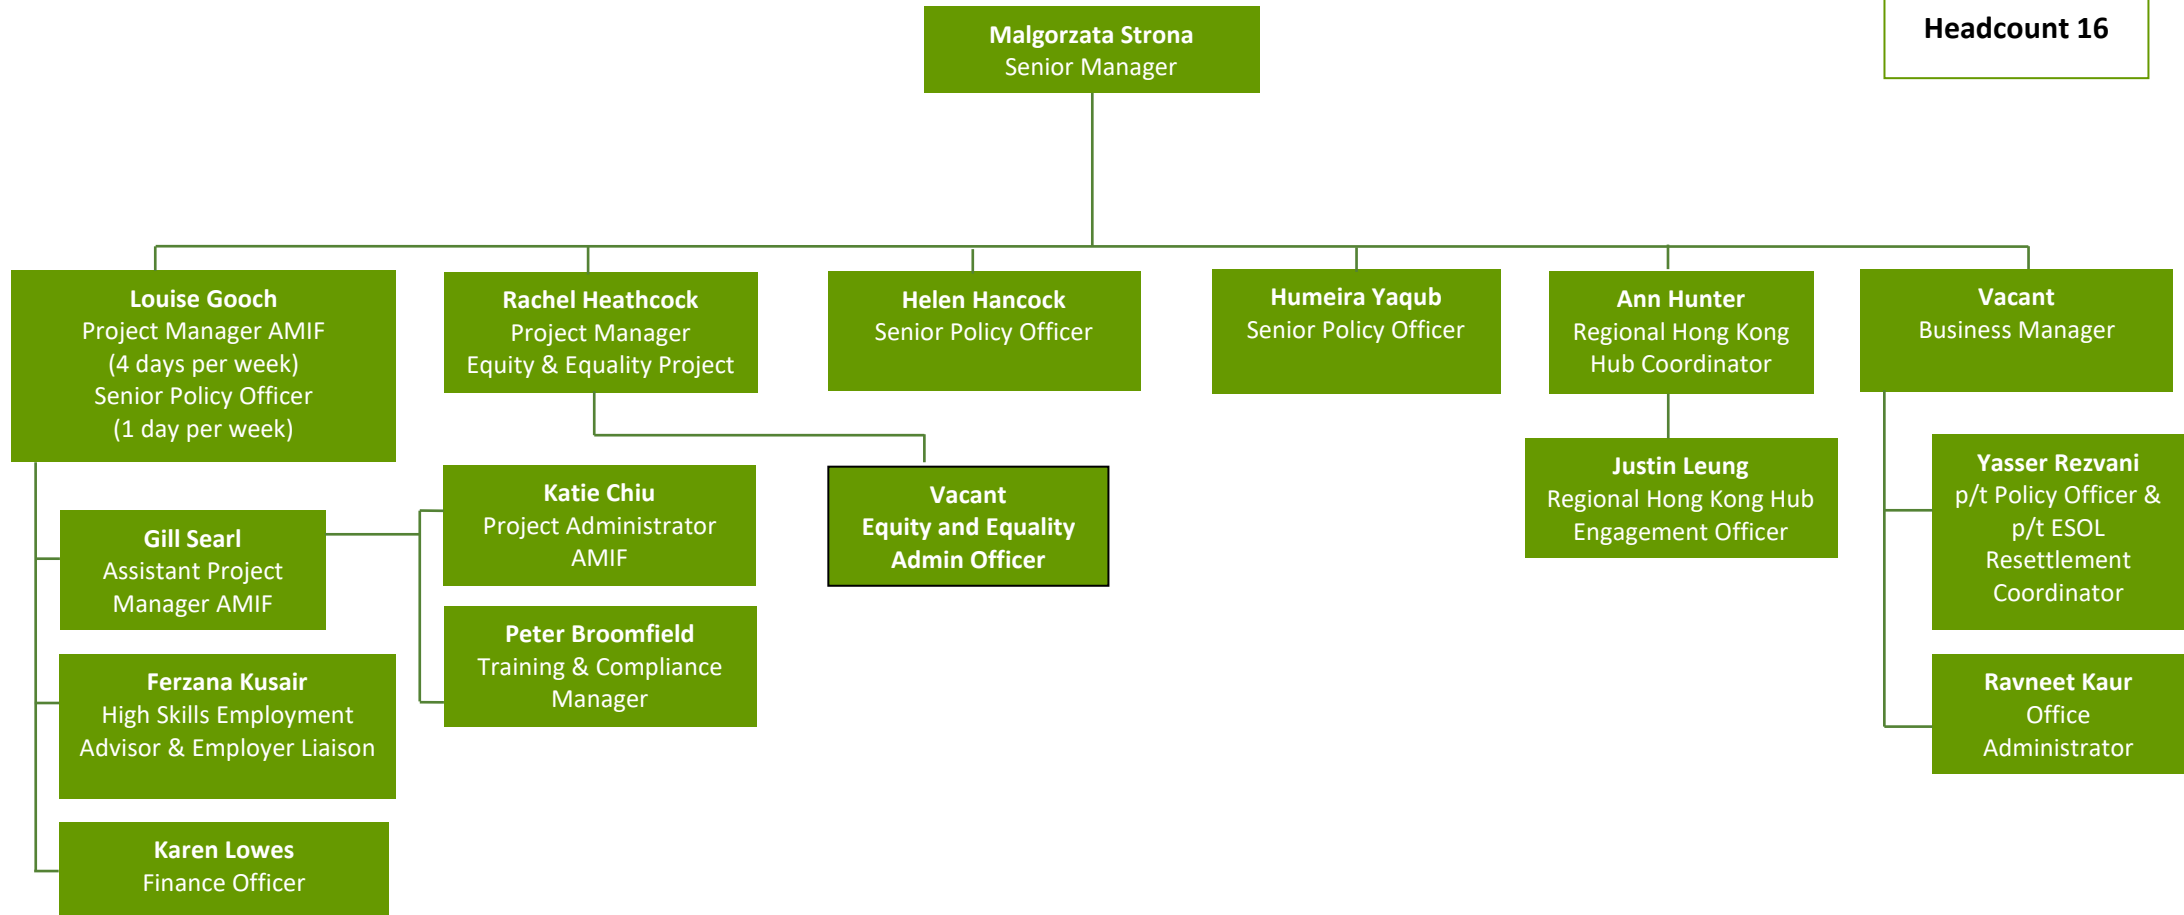

East of England Local Government Association Organisational Chart

Totals (excl SMP)
Headcount 20

Strategic Migration Partnership Organisational Chart

**Total
Headcount 16**

AMIF Asylum, Migration & Integration Fund
ESOL English for Speakers of Other Languages
HKWB Hong Kong Welcome Hub