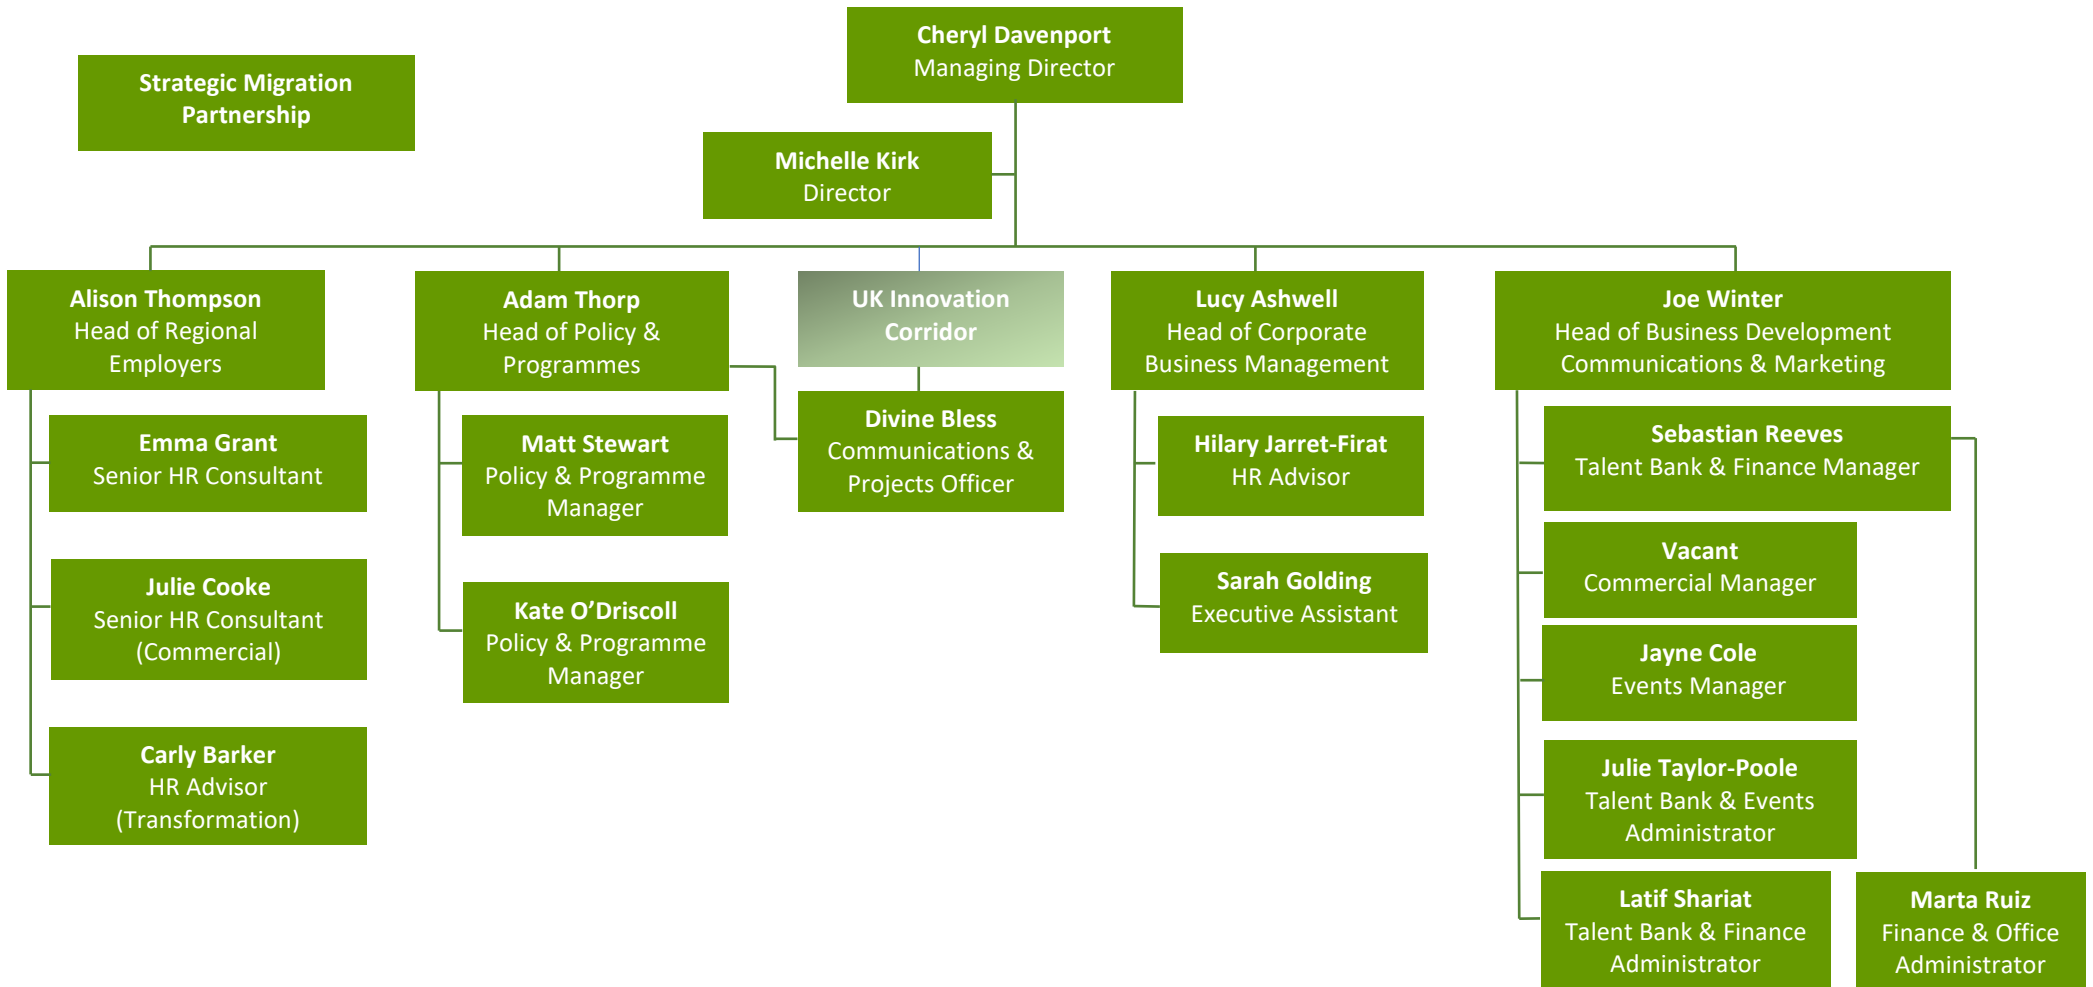

East of England Local Government Association Organisational Chart

Totals (excl SMP)
Headcount 20

Strategic Migration Partnership Organisational Chart

**Total
Headcount 16**

AMIF Asylum, Migration & Integration Fund
ESOL English for Speakers of Other Languages
HKWB Hong Kong Welcome Hub