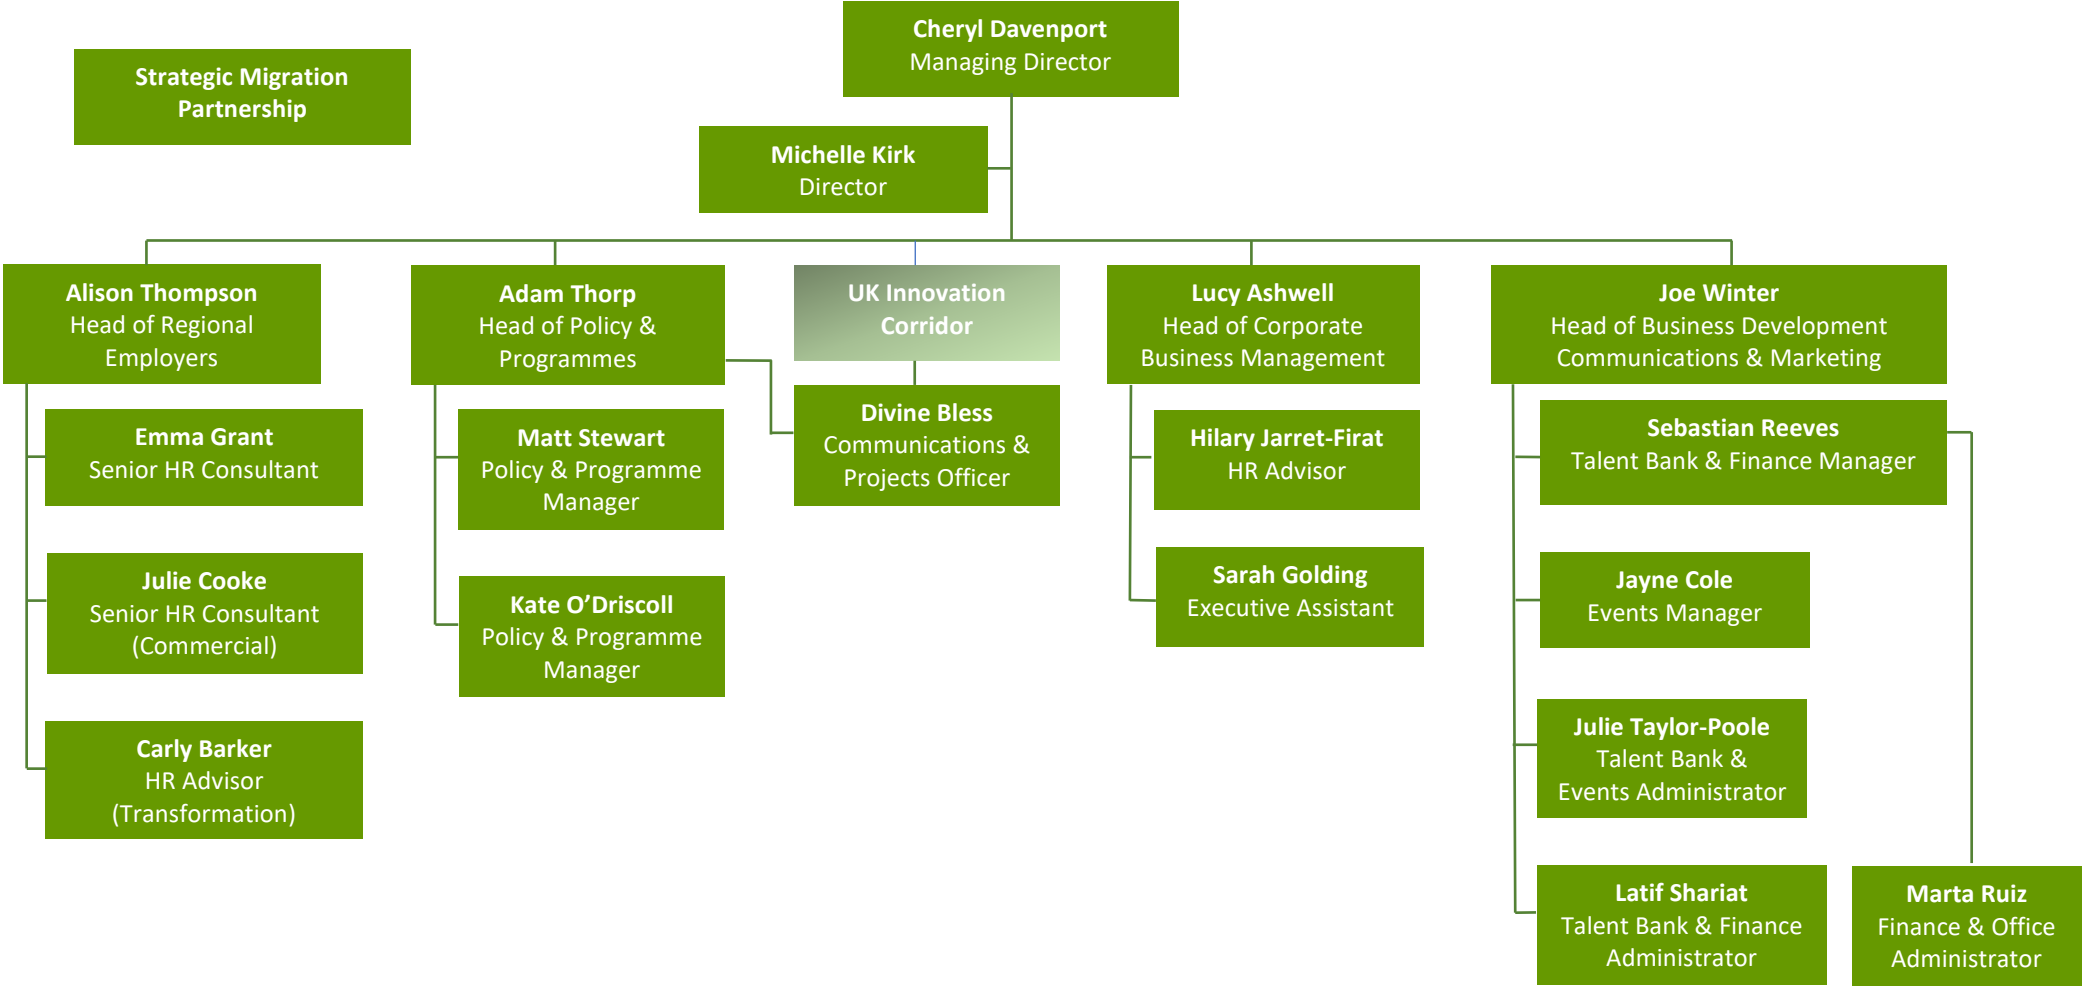

# East of England Local Government Association Organisational Chart

Totals (excl SMP)  
Headcount 18

# Strategic Migration Partnership Organisational Chart

Total  
Headcount 16

**AMIF** Asylum, Migration & Integration Fund  
**ESOL** English for Speakers of Other Languages  
**HKWB** Hong Kong Welcome Hub