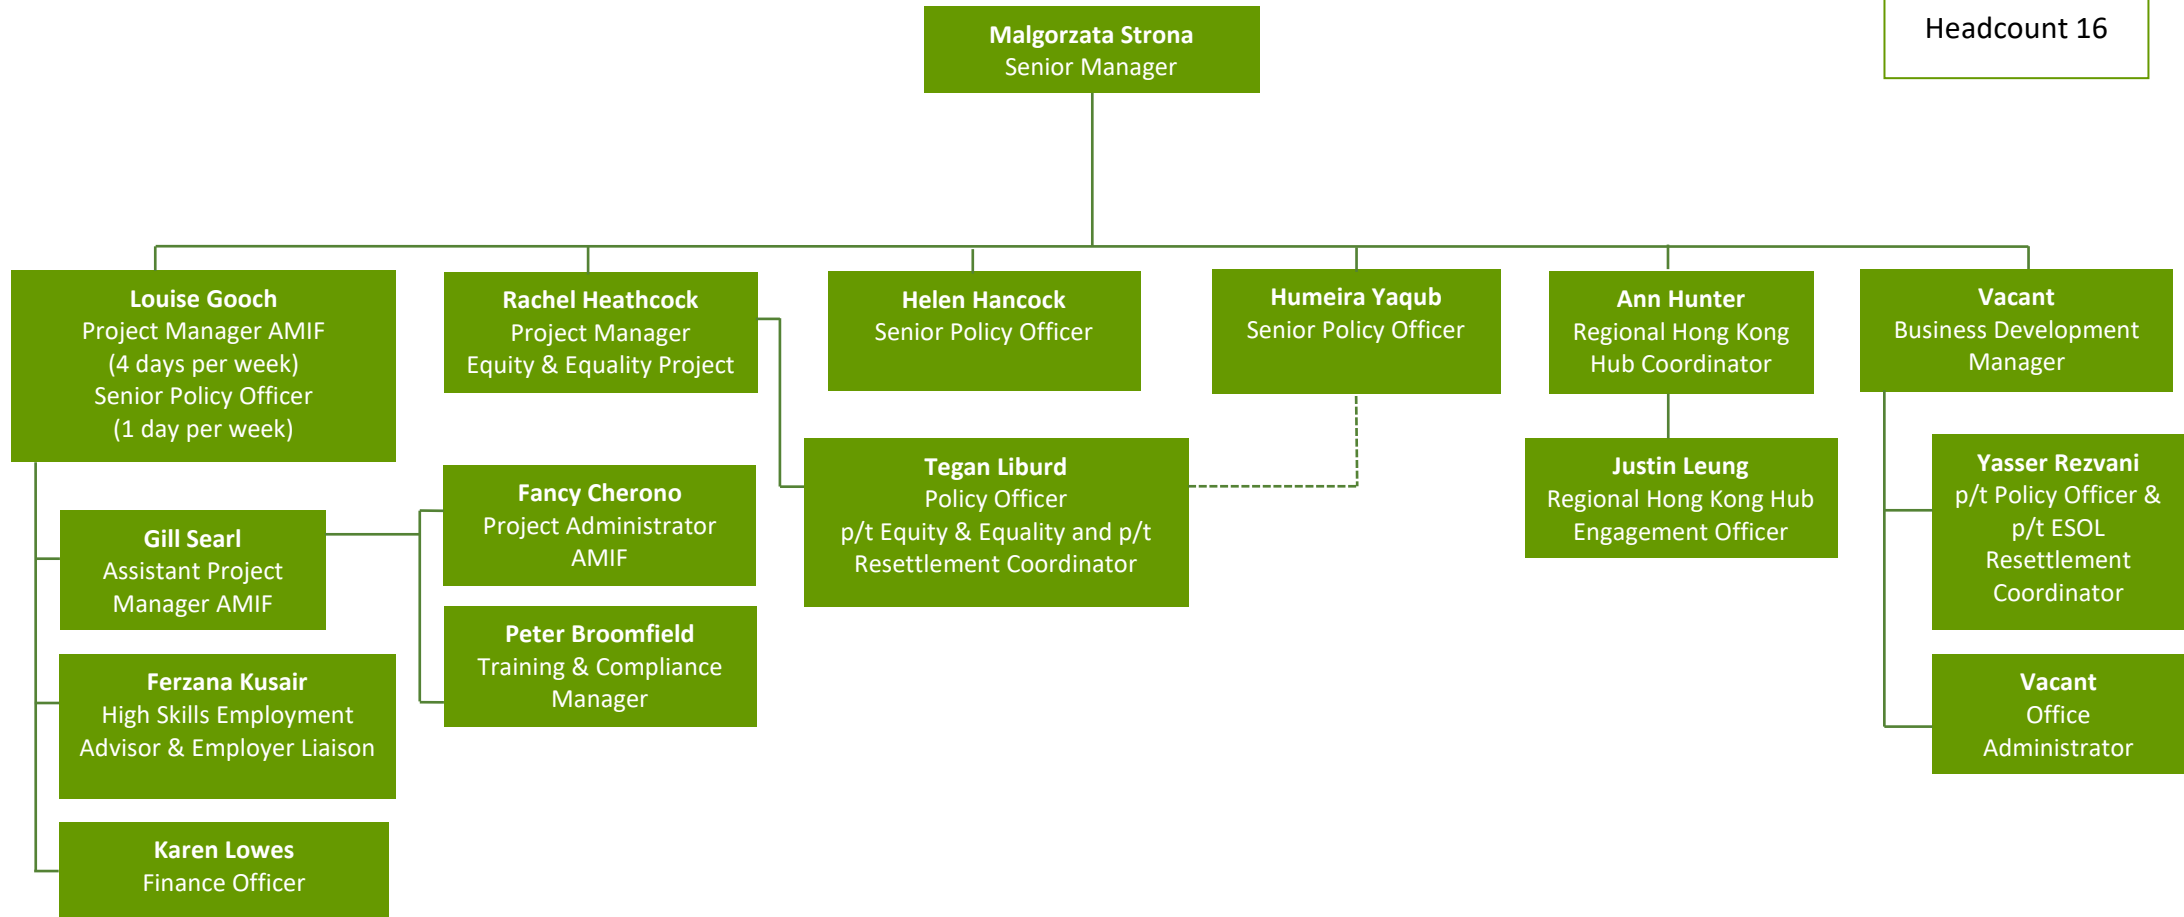

# East of England Local Government Association Organisational Chart

Totals (excl SMP)  
Headcount 18

# Strategic Migration Partnership Organisational Chart

Total  
Headcount 16

**AMIF** Asylum, Migration & Integration Fund  
**ESOL** English for Speakers of Other Languages  
**HKWB** Hong Kong Welcome Hub