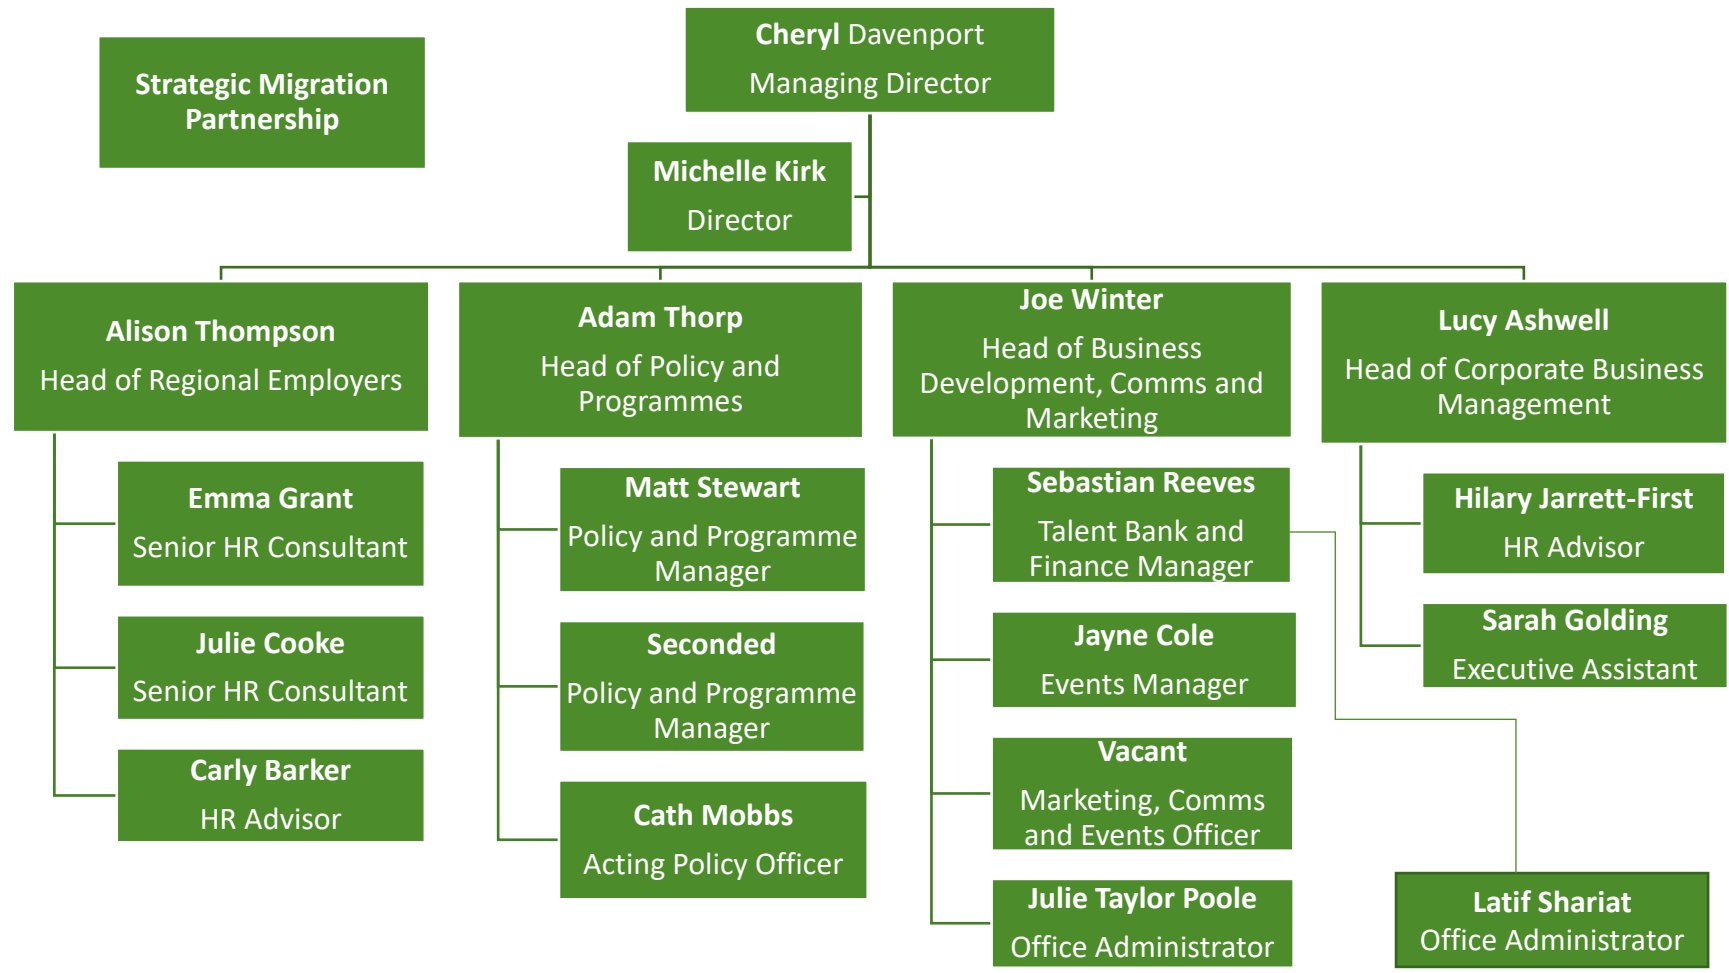

**East of England Local Government Association
Organisational Chart**

**Totals (Excl. SMP)
Headcount 17 plus
1 vacant posts and 1
seconded**

Strategic Migration Partnership Organisational Chart

Totals
Headcount 14 plus
1 vacant post