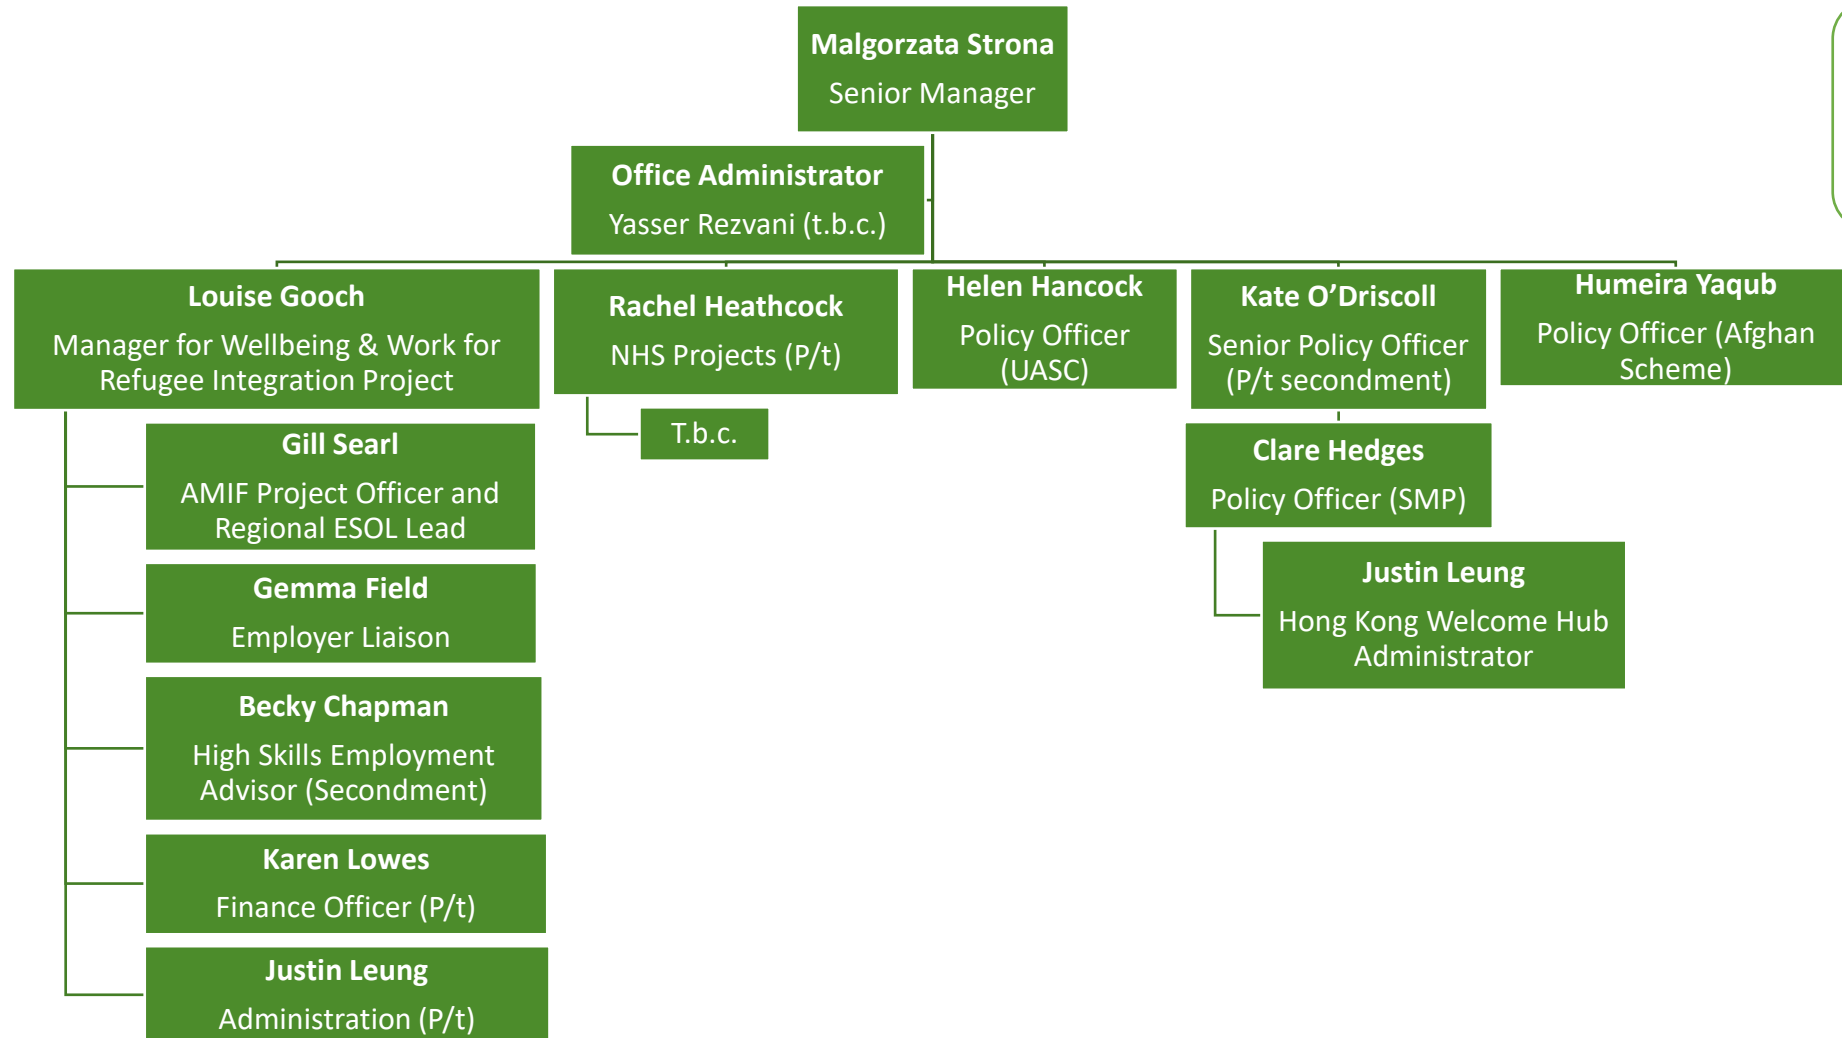

**East of England Local Government Association
Organisational Chart**

**Totals (Excl. SMP)
Headcount 17 plus
1 vacant posts and 1
seconded**

Strategic Migration Partnership Organisational Chart

Totals
Headcount 14 plus
1 vacant post