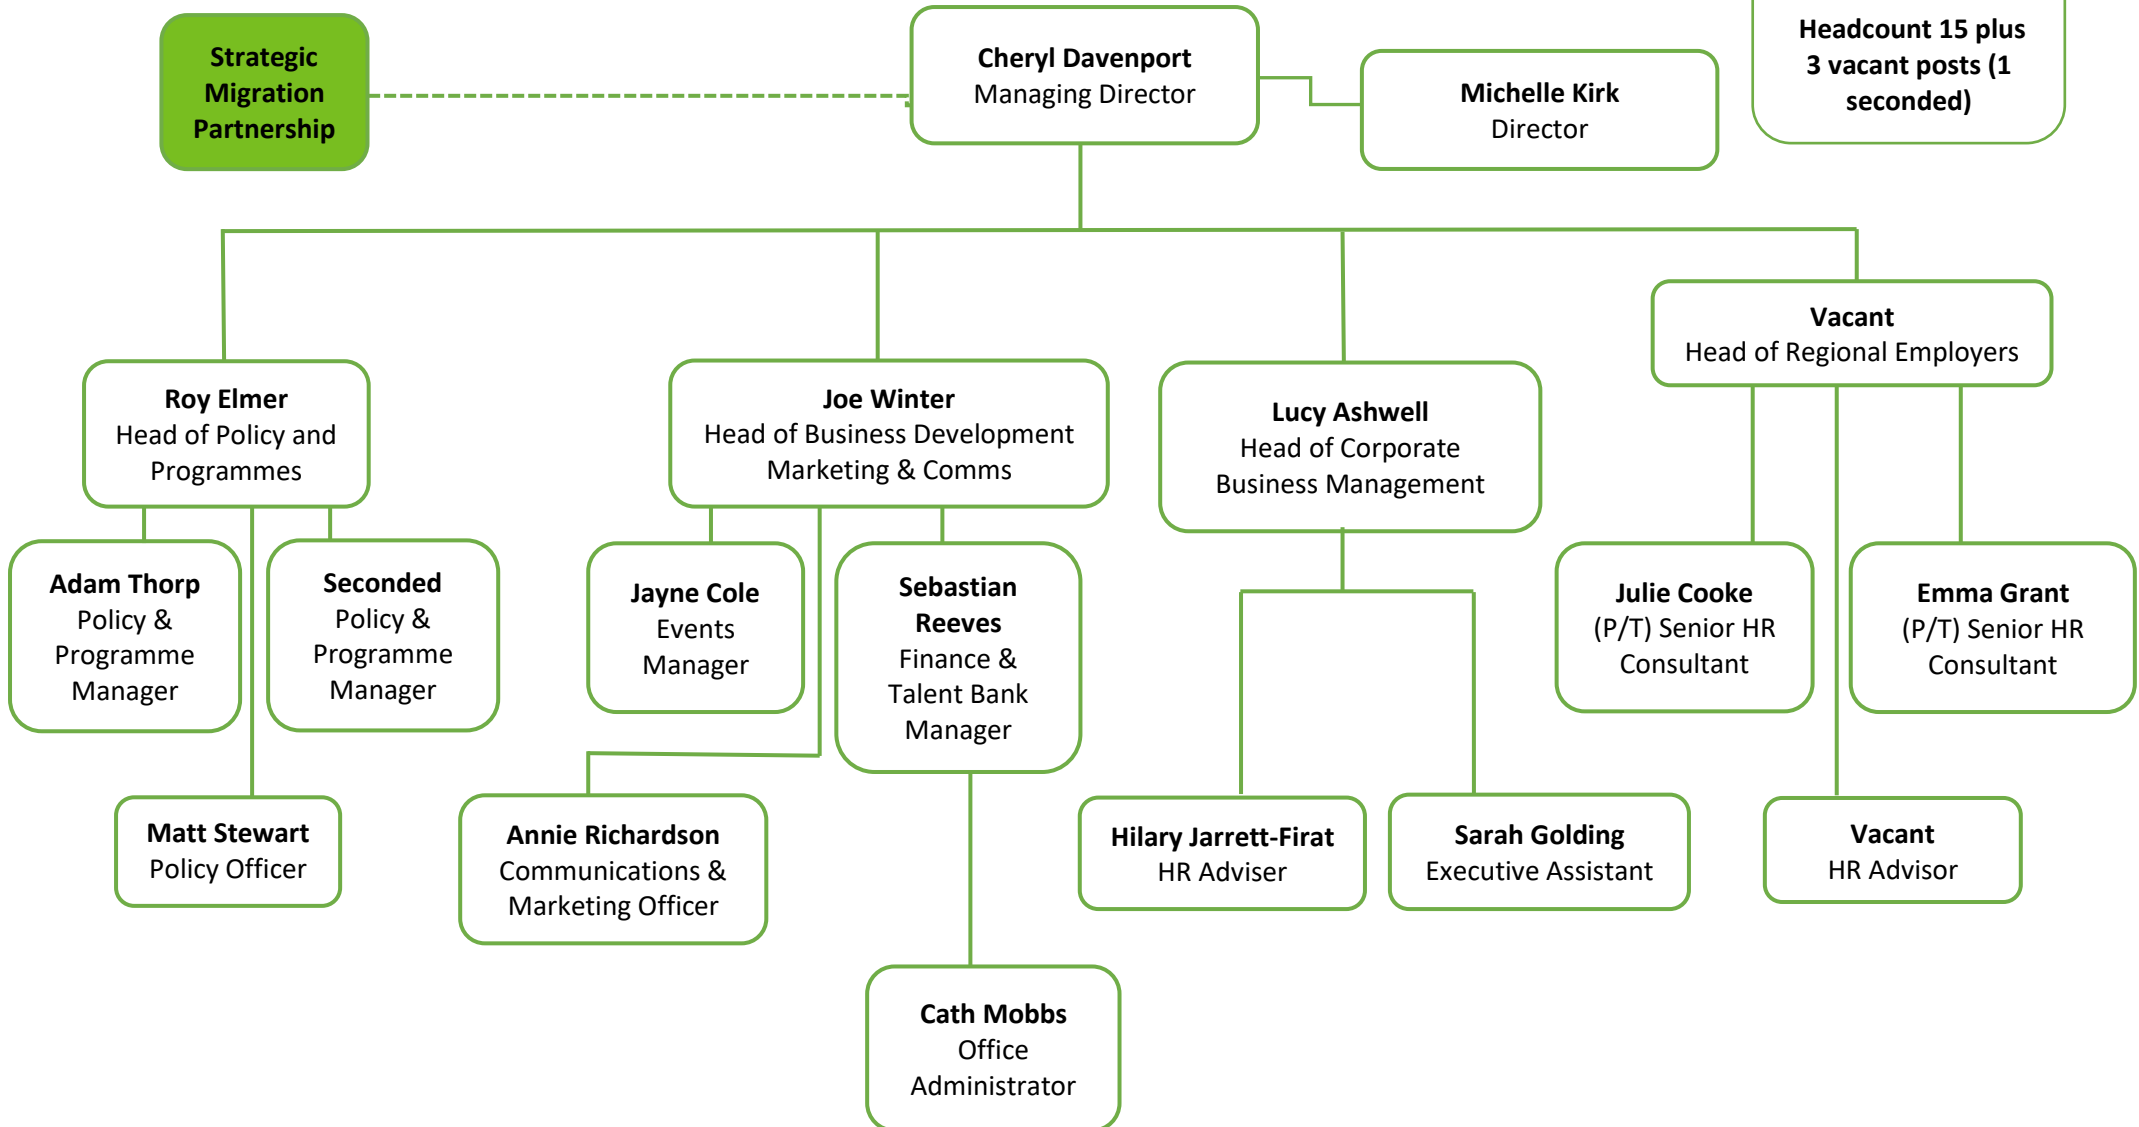

**East of England Local Government Association
Organisational Chart**

Totals (Excl. SMP)
Headcount 15 plus
3 vacant posts (1
seconded)

Strategic Migration Partnership - Hosted Projects

Totals for SMP
Headcount 10 plus
3 vacant posts